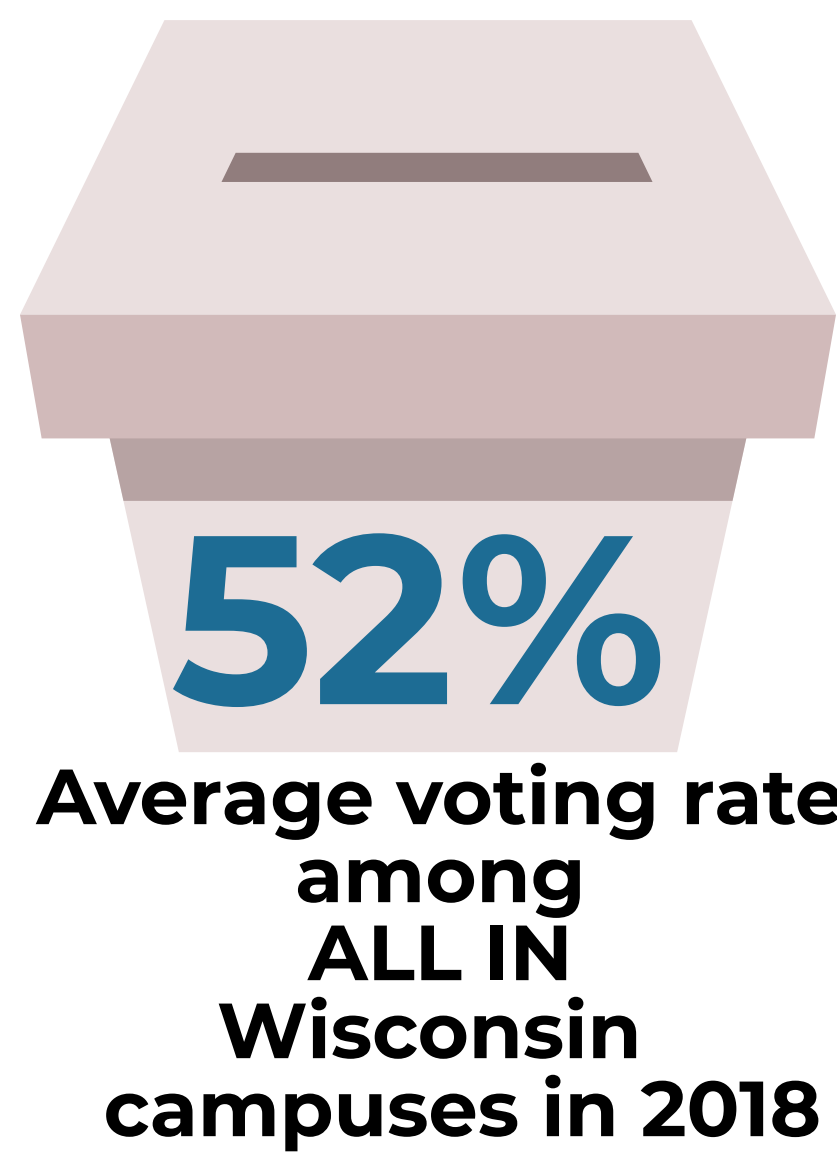

ALL IN Campus Democracy Challenge

Wisconsin State Summary

We invite you to review the Wisconsin State Summary. With over 350,000 college students in Wisconsin, college student voters in the state will play an important role in local, state, and national elections. Wisconsin campuses participating in the ALL IN Campus Democracy Challenge are automatically participating in the Wisconsin Campus Voting Challenge.

1. **15** participating campuses
2. 9 public institutions
   - 6 private institutions
   - 12 4-year institutions
   - 3 2-year institutions

25%
of Wisconsin campuses are participating in the Challenge

8
Wisconsin presidents and chancellors signed the ALL IN Presidential Commitment

7 seals were awarded to Wisconsin institutions for 2018 voter turnout rates

Participating Campuses:

Campuses in bold have signed the presidents' commitment.

Alverno College, Cardinal Stritch University, **Carroll University**, Carthage College, Edgewood College, **Madison Area Technical College**, Milwaukee Area Technical College, St. Norbert College, **University of Wisconsin-La Crosse**, **University of Wisconsin-Madison**, **University of Wisconsin-Milwaukee**, **University of Wisconsin-Oshkosh**, **University of Wisconsin-Parkside**, University of Wisconsin-Superior, and Western Technical College.