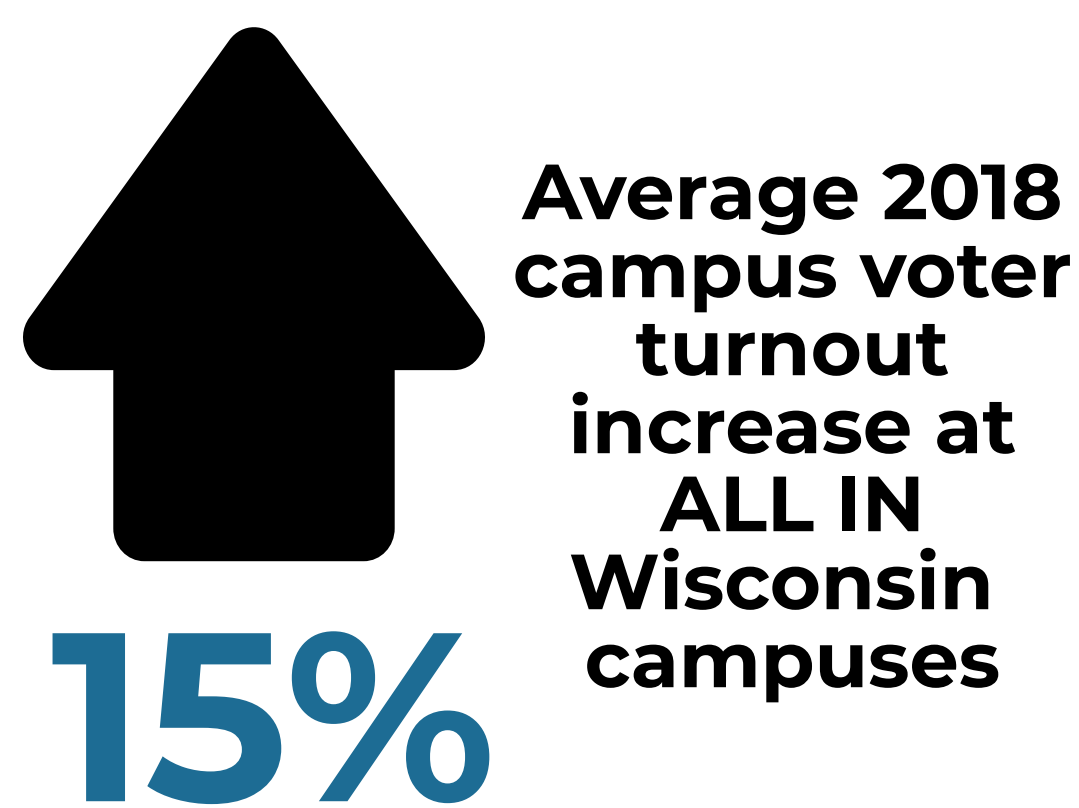

ALL IN Campus Democracy Challenge

Wisconsin State Summary

We invite you to review the Wisconsin State Summary. With over 350,000 college students in Wisconsin, college student voters in the state will play an important role in local, state, and national elections. Wisconsin campuses participating in the ALL IN Campus Democracy Challenge are automatically participating in the Wisconsin Campus Voting Challenge.

1. **15** participating campuses
2. 9 public institutions
   - 6 private institutions
   - 12 4-year institutions
   - 3 2-year institutions

25%
of Wisconsin campuses are participating in the Challenge

8
Wisconsin presidents and chancellors signed the ALL IN Presidential Commitment

7 seals were awarded to Wisconsin institutions for 2018 voter turnout rates

Participating Campuses:

Campuses in bold have signed the presidents' commitment.

Alverno College, Cardinal Stritch University, **Carroll University**, Carthage College, Edgewood College, **Madison Area Technical College**, Milwaukee Area Technical College, St. Norbert College, **University of Wisconsin-La Crosse**, **University of Wisconsin-Madison**, **University of Wisconsin-Milwaukee**, **University of Wisconsin-Oshkosh**, **University of Wisconsin-Parkside**, University of Wisconsin-Superior, and Western Technical College.