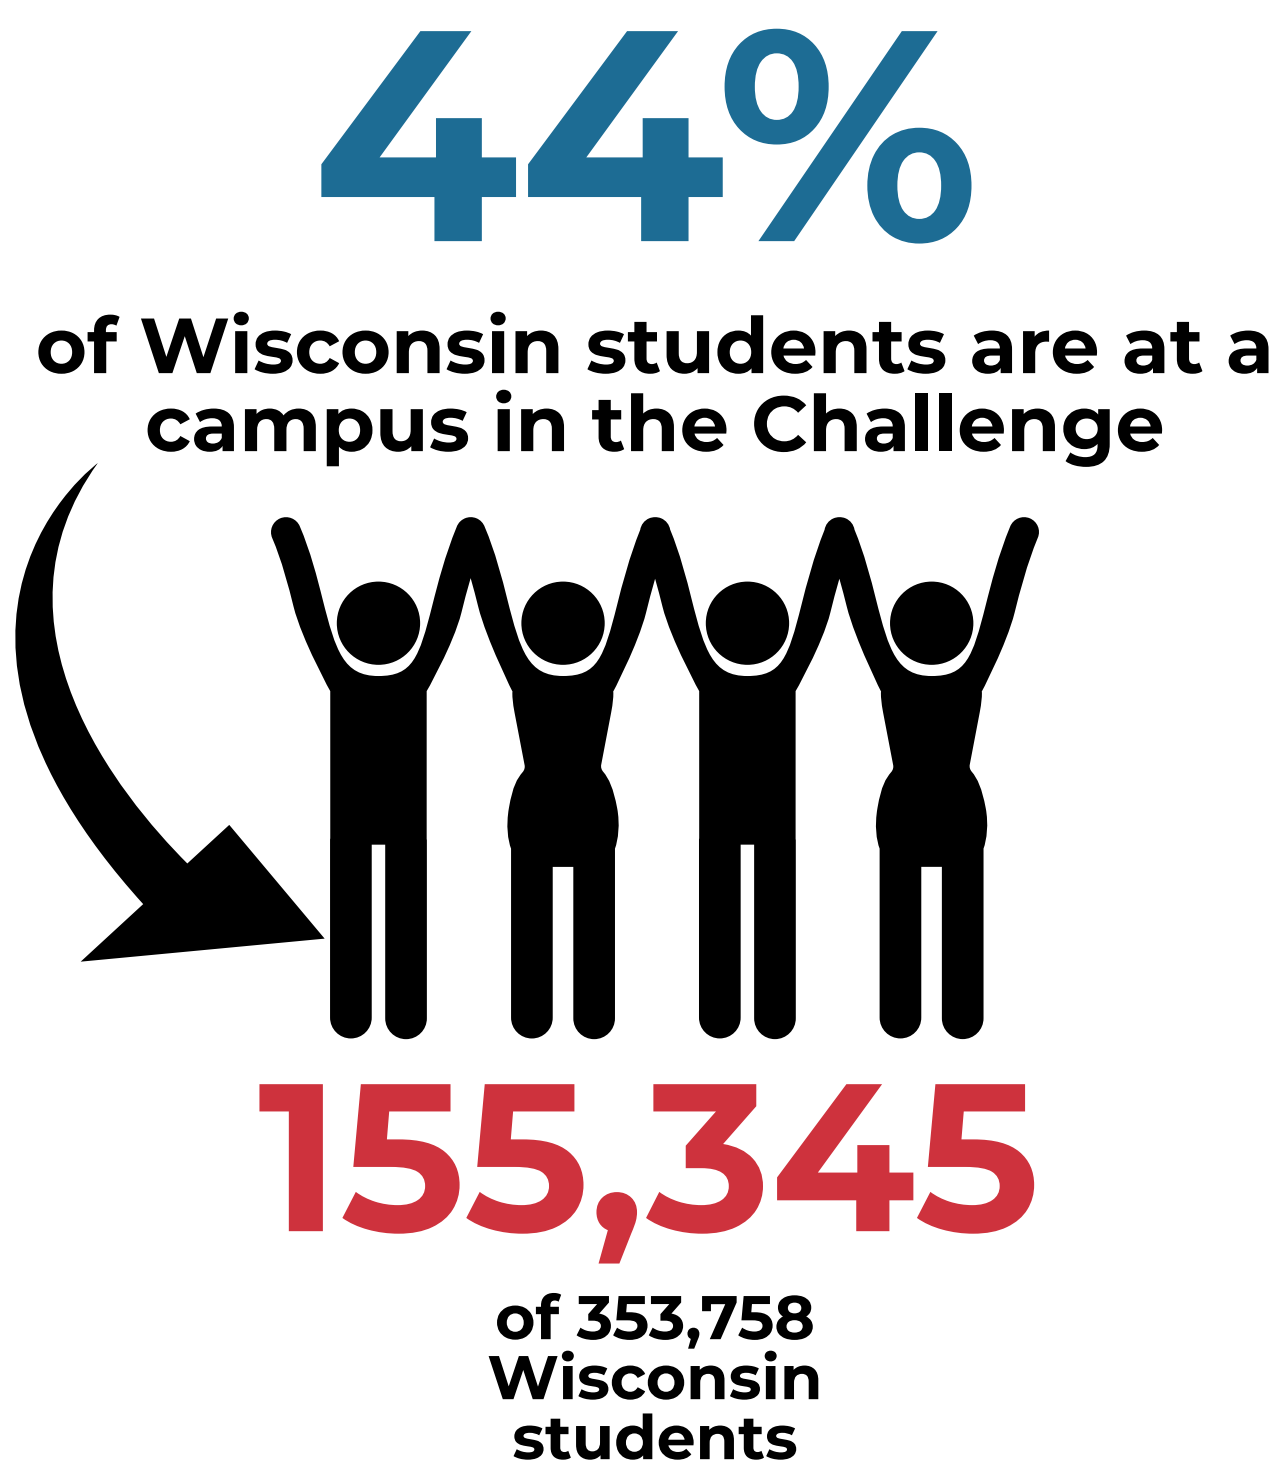

ALL IN Campus Democracy Challenge

Wisconsin State Summary

We invite you to review the Wisconsin State Summary. With over 350,000 college students in Wisconsin, college student voters in the state will play an important role in local, state, and national elections. Wisconsin campuses participating in the ALL IN Campus Democracy Challenge are automatically participating in the Wisconsin Campus Voting Challenge.

- 15** participating campuses
- 9 public institutions
 - 6 private institutions
 - 12 4-year institutions
 - 3 2-year institutions

25%
of Wisconsin campuses are participating in the Challenge

8
Wisconsin presidents and chancellors signed the ALL IN Presidential Commitment

7  seals were awarded to Wisconsin institutions for 2018 voter turnout rates

Participating Campuses:

Campuses in bold have signed the presidents' commitment.

Alverno College, Cardinal Stritch University, **Carroll University**, Carthage College, Edgewood College, **Madison Area Technical College**, Milwaukee Area Technical College, St. Norbert College, **University of Wisconsin-La Crosse**, **University of Wisconsin-Madison**, **University of Wisconsin-Milwaukee**, **University of Wisconsin-Oshkosh**, **University of Wisconsin-Parkside**, University of Wisconsin-Superior, and Western Technical College.