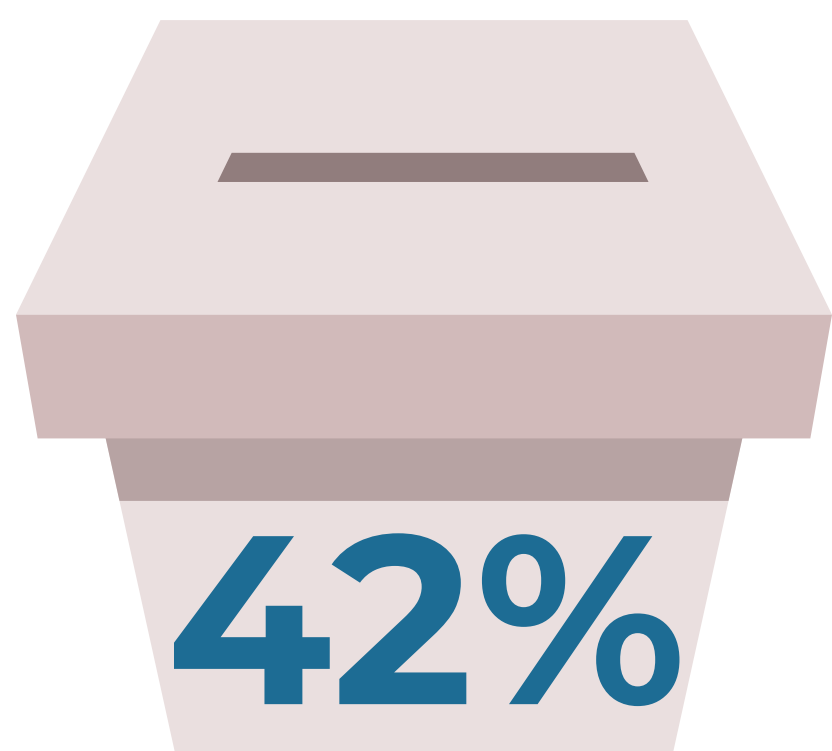

42%
Average voting
rate among
ALL IN
Virginia
campuses in 2018

39%
of Virginia students are at a
campus in the Challenge

219,422
of 561,857
Virginia
students