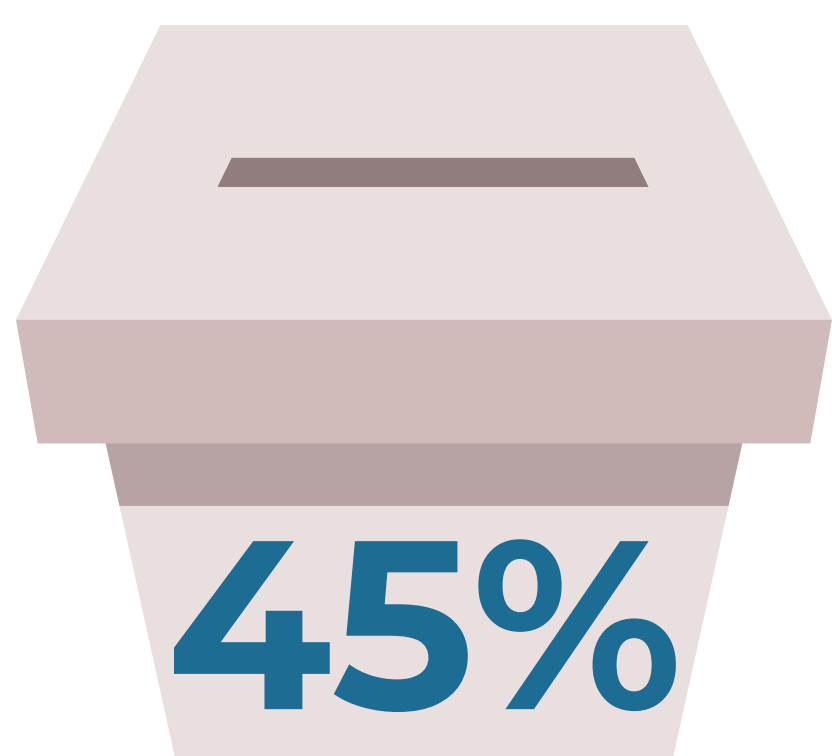

Average voting rate among ALL IN Rhode Island campuses in 2018

12%

of Rhode Island students are at a campus in the Challenge