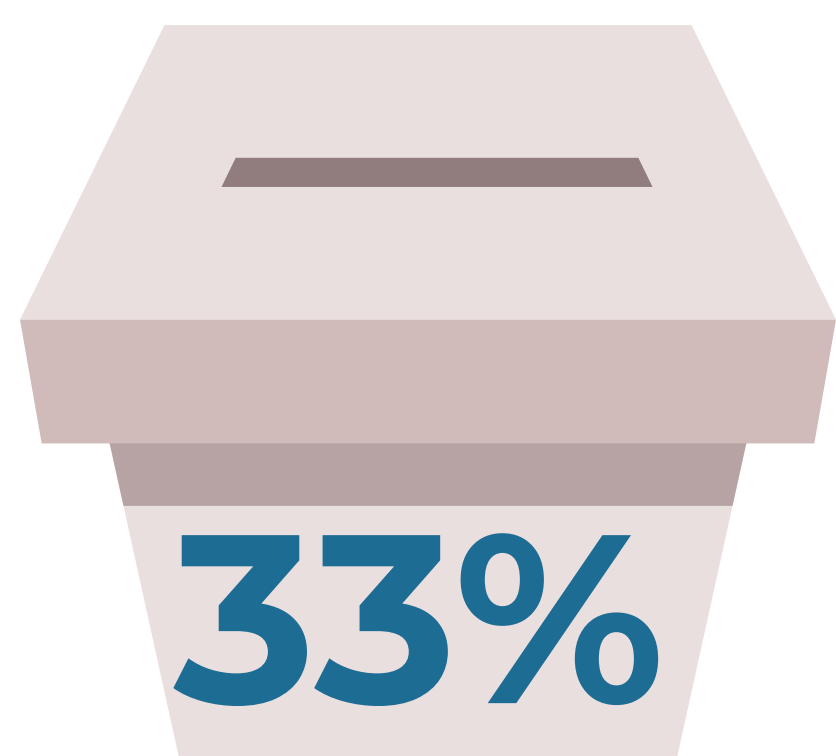

Average voting rate among ALL IN New York campuses in 2018

40%

of New York students are at a campus in the Challenge