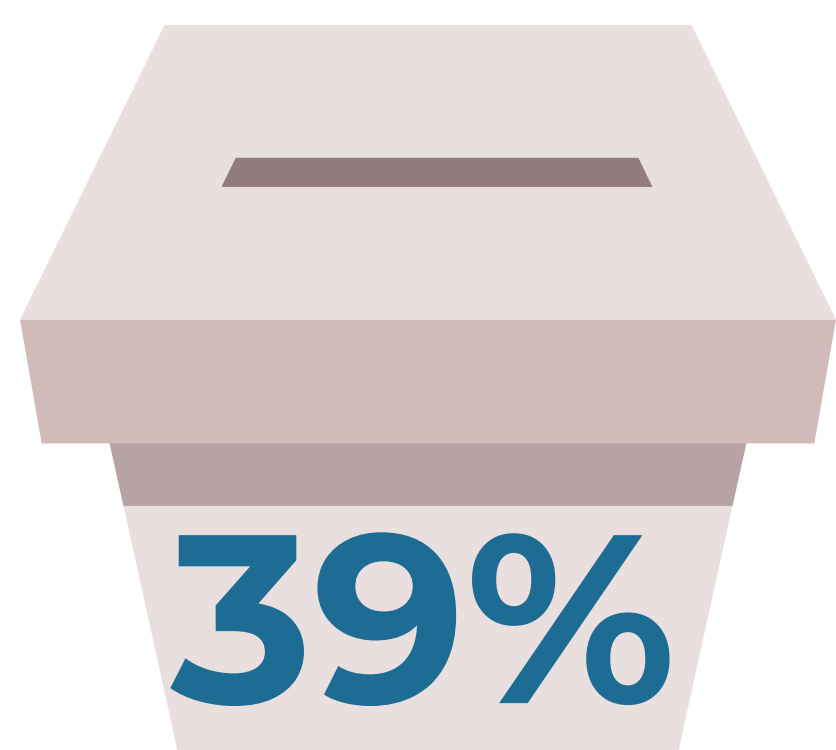

Average voting rate among ALL IN Michigan campuses in 2018

76%

of Michigan students are at a campus in the Challenge