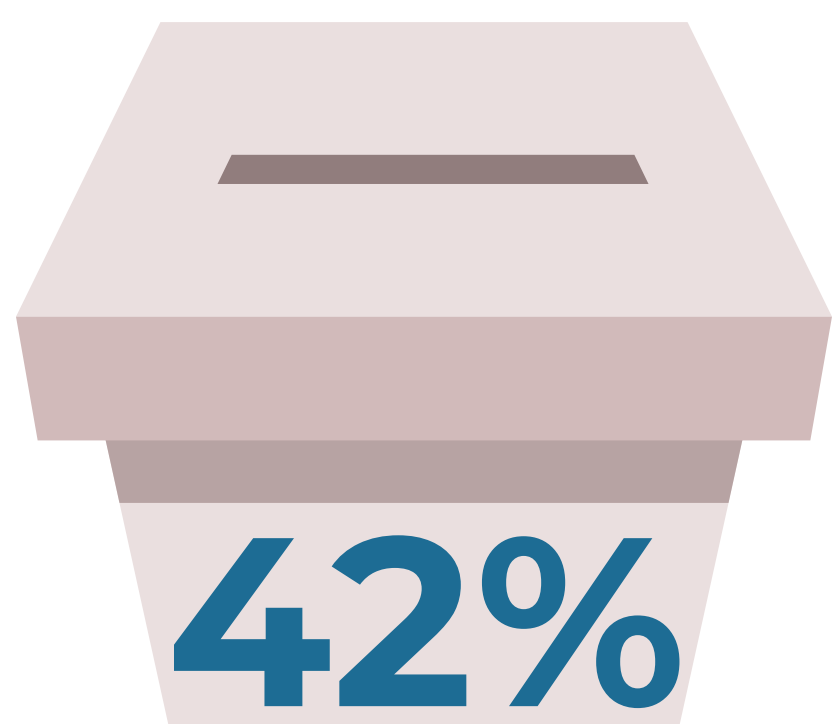

42%
Average voting rate among ALL IN Iowa campuses in 2018

66%
of Iowa students are at a campus in the Challenge