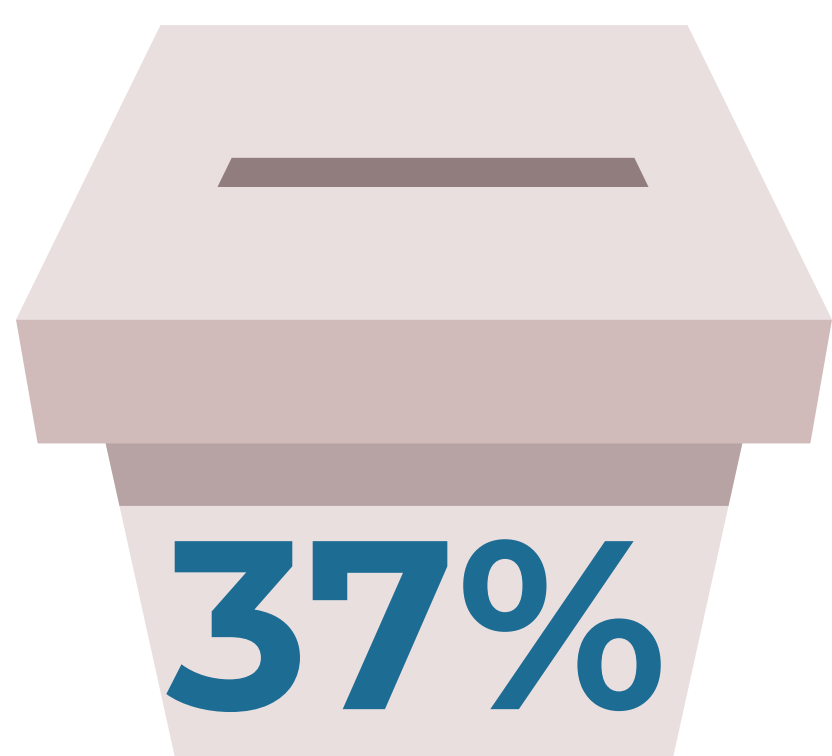

37%
Average voting rate
among
ALL IN
Indiana
campuses in 2018

62%
of Indiana students are at
a campus in the Challenge

193,083
of 314,009
Indiana
students