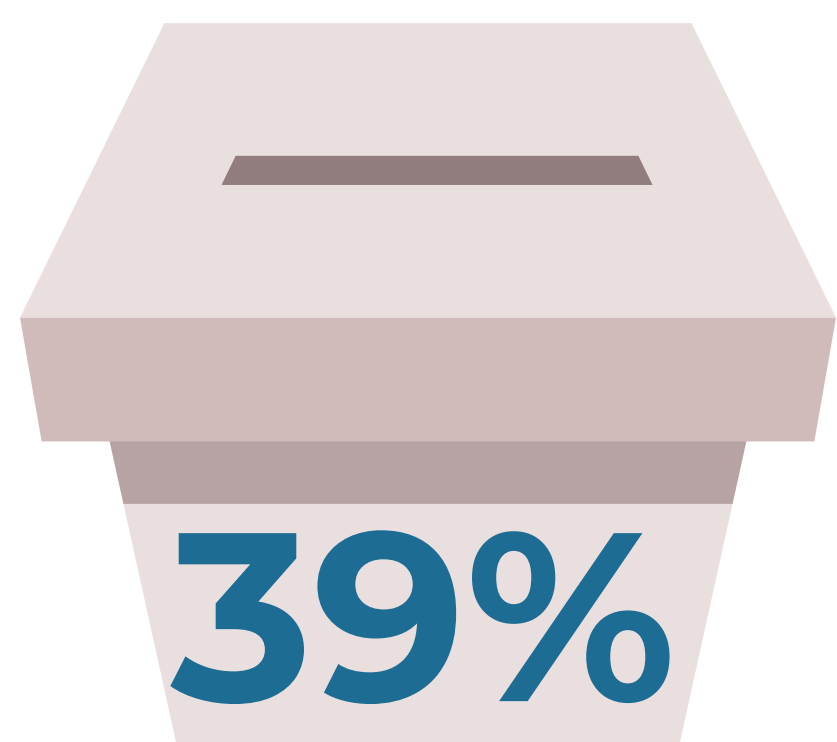

39%
Average voting rate
among
ALL IN Illinois
campuses in 2018

53%
of Illinois students are at a
campus in the Challenge

379,580
of 722,688
Illinois
students