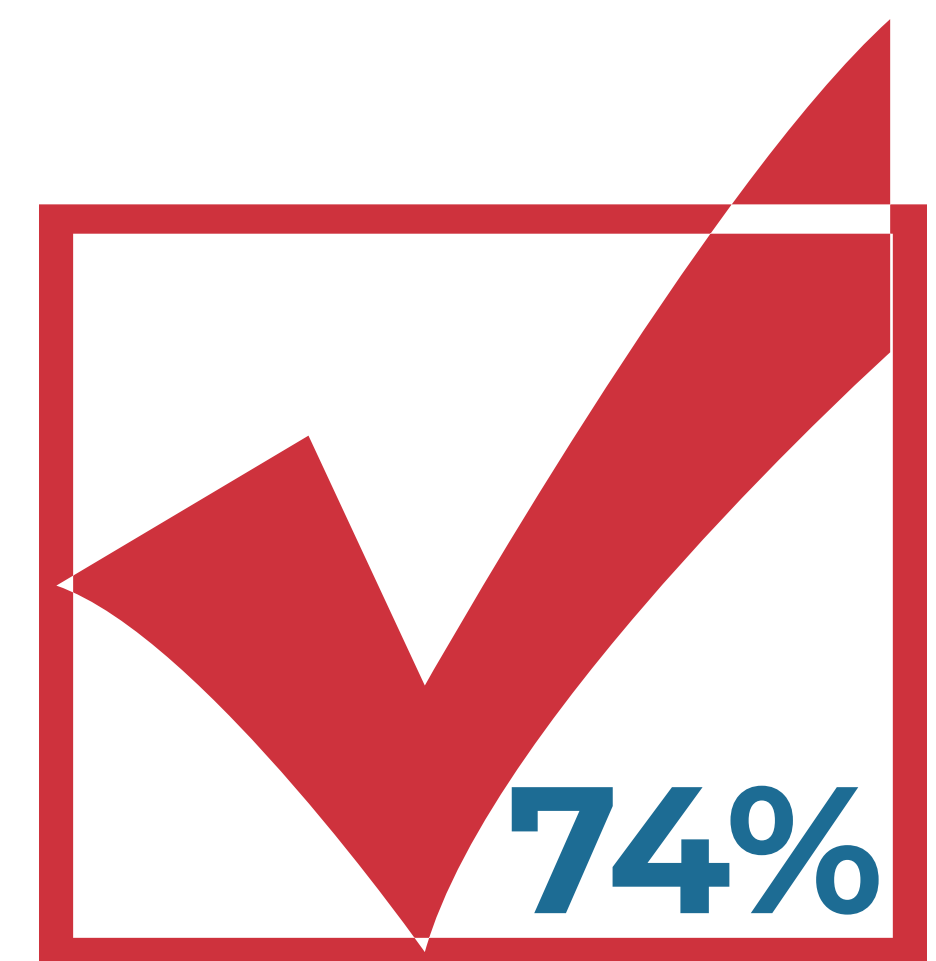

74%
of ALL IN campuses in
Illinois have
authorized NSLVE

21%
Average 2018
campus voter
turnout
increase at
ALL IN Illinois
campuses

11
Illinois
presidents and
chancellors signed
the ALL IN
Presidential
Commitment