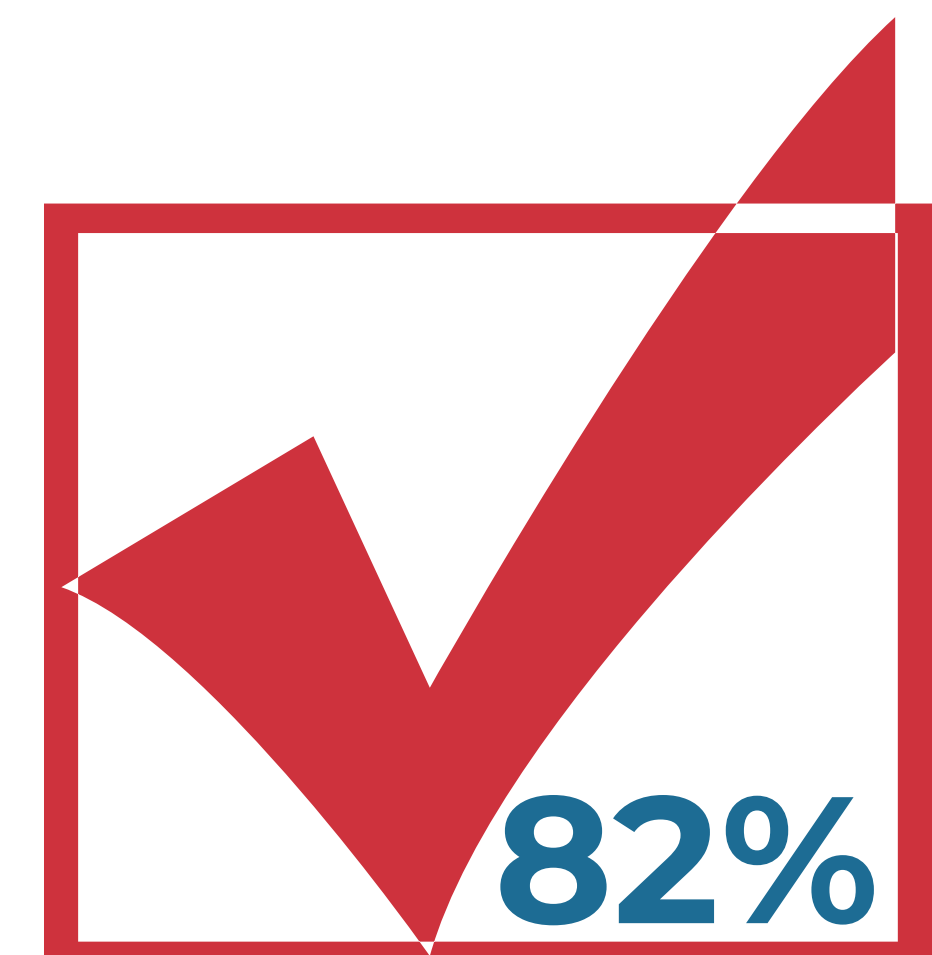

82%
of ALL IN campuses in
Colorado have
authorized NSLVE