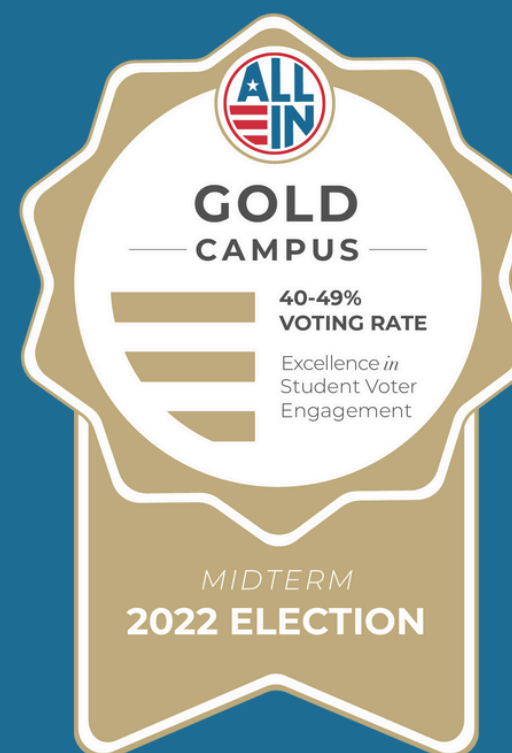

## 4-year institutions

Highest Voter Turnout: University of Wisconsin-Madison  
Highest Voter Registration: Lawrence University

## 2-year institutions

Highest Voter Turnout: Madison Area Technical College  
Highest Voter Registration: Madison Area Technical College

University of Wisconsin-Madison

Lawrence University  
Beloit College  
University of Wisconsin-Stevens Point  
Madison Area Technical College  
St. Norbert College  
University of Wisconsin-Milwaukee  
University of Wisconsin-La Crosse  
University of Wisconsin-Superior