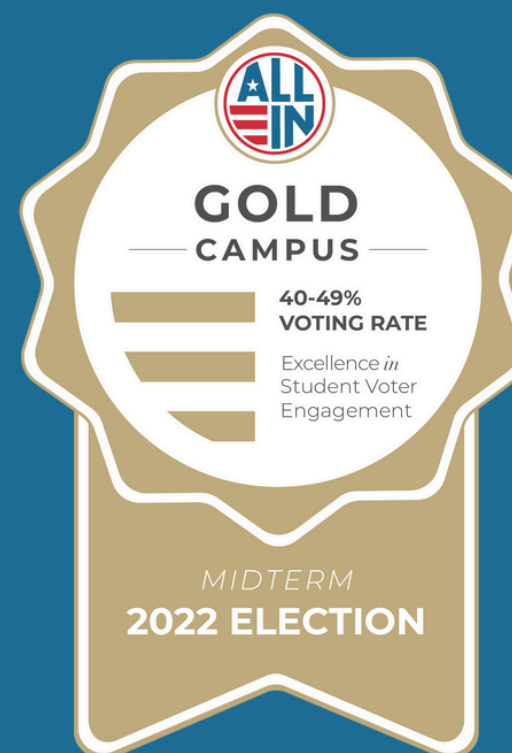

2022 Election

8 *CAMPUSES EARNED 2022 SEALS*

9 *CAMPUSES SUBMITTED DEMOCRATIC ENGAGEMENT ACTION PLANS*

4-year institutions

Highest Voter Turnout: Whitman College
Highest Voter Registration: University of Puget Sound

2-year institutions

Highest Voter Turnout: Lake Washington Institute of Technology
Highest Voter Registration: Lake Washington Institute of Technology

Green River College
Centralia College
Lake Washington Institute of Technology
Eastern Washington University
Washington State University