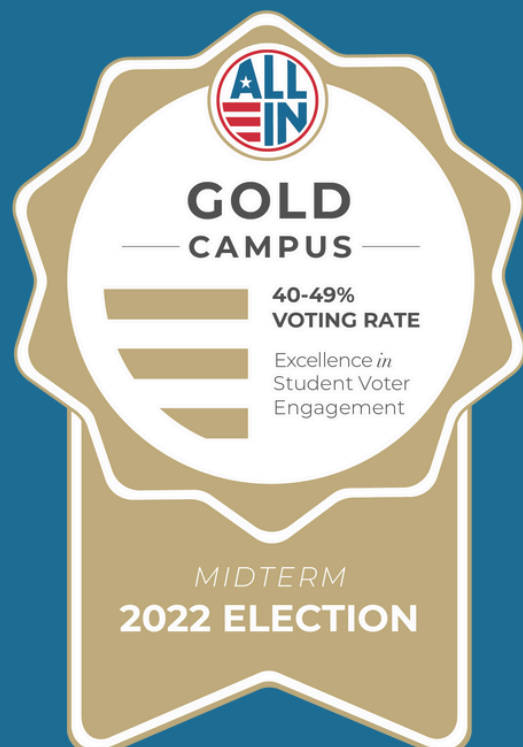

2022 Election

18 CAMPUSES EARNED 2022 SEALS

15 CAMPUSES SUBMITTED DEMOCRATIC ENGAGEMENT ACTION PLANS

4-year institutions

Highest Voter Turnout: University of Mary Washington
Highest Voter Registration: William & Mary,

2-year institutions

Highest Voter Turnout: Germanna Community College
Highest Voter Registration: Germanna Community College

William & Mary
University of Mary Washington

Old Dominion University
Germanna Community College
Piedmont Virginia Community College
University of Virginia's College at Wise
Shenandoah University
Virginia Commonwealth University