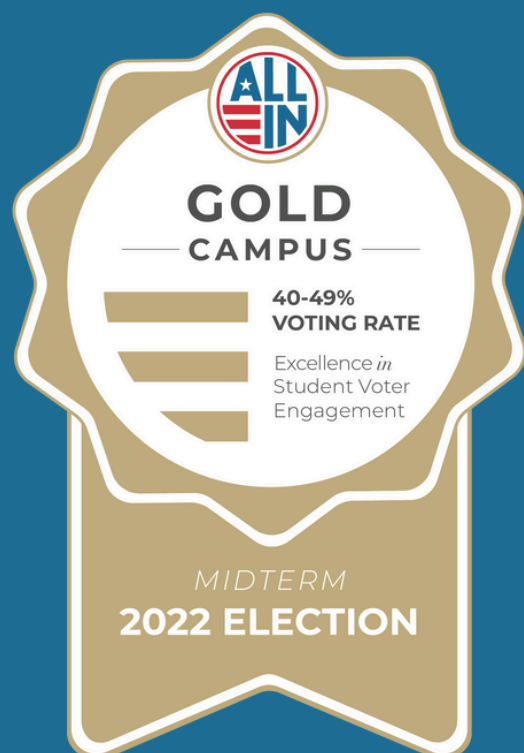

# 2022 Election

**6** *CAMPUSES EARNED 2022 SEALS*

**7** *CAMPUSES SUBMITTED DEMOCRATIC ENGAGEMENT ACTION PLANS*

Highest Voter Turnout: Mercer University

Most Improved Voter Turnout Rate: Wofford College

Highest Voter Registration Rate: Western Carolina University