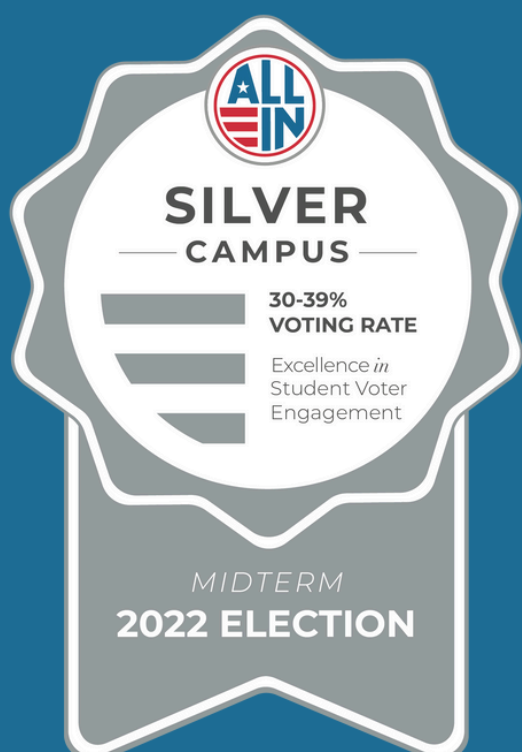

# 2022 Election

**5** *CAMPUSES EARNED 2022 SEALS*

**4** *CAMPUSES SUBMITTED NONPARTISAN DEMOCRATIC ENGAGEMENT ACTION PLANS*

**Trinity University**

**Berry College  
Centre College  
Hendrix College**

**Southwestern University**

Awards and seals are based on campus data from the National Study of Learning, Voting, and Engagement (NSLVE) a signature initiative of Tufts University.