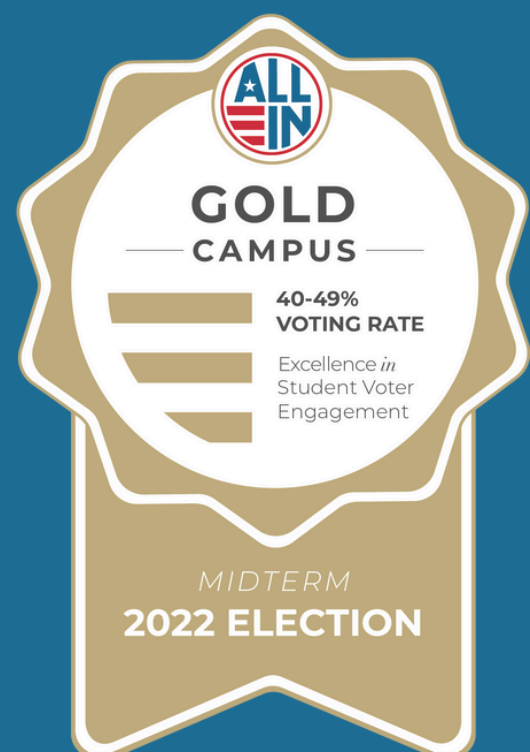

# 2022 Election

7 *CAMPUSES EARNED 2022 SEALS*

8 *CAMPUSES SUBMITTED DEMOCRATIC ENGAGEMENT ACTION PLANS*

Highest Voter Turnout: Capital University

Highest Voter Registration: Heidelberg University

Capital University

Marietta College  
John Carroll University  
Heidelberg University  
University of Mount Union

Baldwin Wallace University  
Otterbein University

Awards and seals are based on campus data from the National Study of Learning, Voting, and Engagement (NSLVE) a signature initiative of Tufts University.