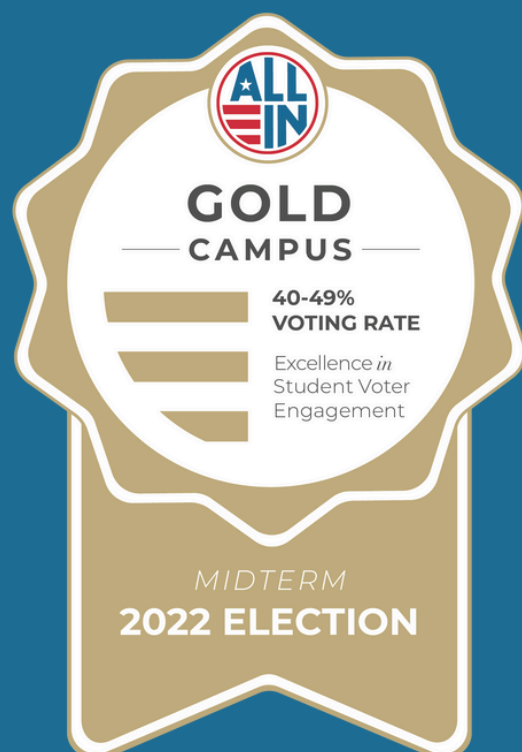

# 2022 Election

**21** CAMPUSES EARNED 2022 SEALS  
**23** CAMPUSES SUBMITTED DEMOCRATIC ENGAGEMENT ACTION PLANS

## 4-year institutions

Highest Voter Turnout: Meredith College  
Most Improved Voter Turnout: Meredith College  
Highest Voter Registration: University of North Carolina Asheville

## 2-year institutions

Highest Voter Turnout: Davidson-Davie Community College  
Highest Voter Registration: Davidson-Davie Community College

Davidson College  
Duke University  
Meredith College  
North Carolina State University  
University of North Carolina Asheville  
Warren Wilson College  
University of North Carolina at Chapel Hill