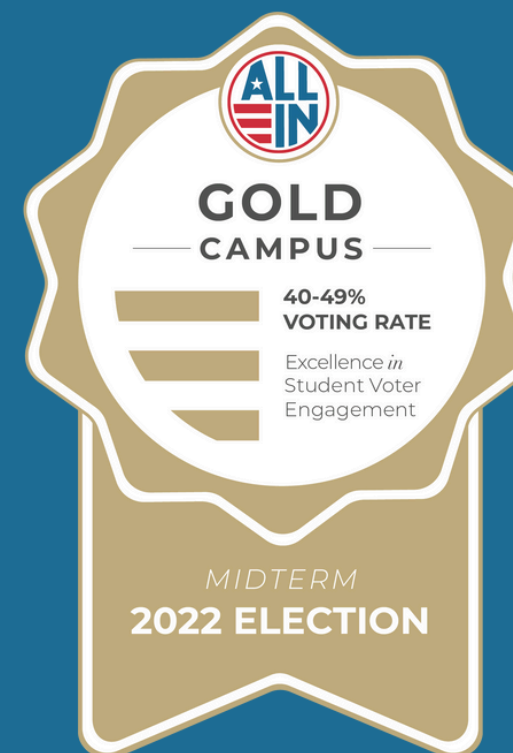

2022 Election

9 CAMPUSES EARNED 2020 SEALS

11 CAMPUSES SUBMITTED DEMOCRATIC ENGAGEMENT ACTION PLANS

Highest Voter Turnout: Bates College

Highest Voter Registration: Bates College

Bates College

Colby College
Bowdoin College

Amherst College
Hamilton College
Connecticut College
Tufts University
Williams College

Trinity College

Awards and seals are based on campus data from the National Study of Learning, Voting, and Engagement (NSLVE) a signature initiative of Tufts University.