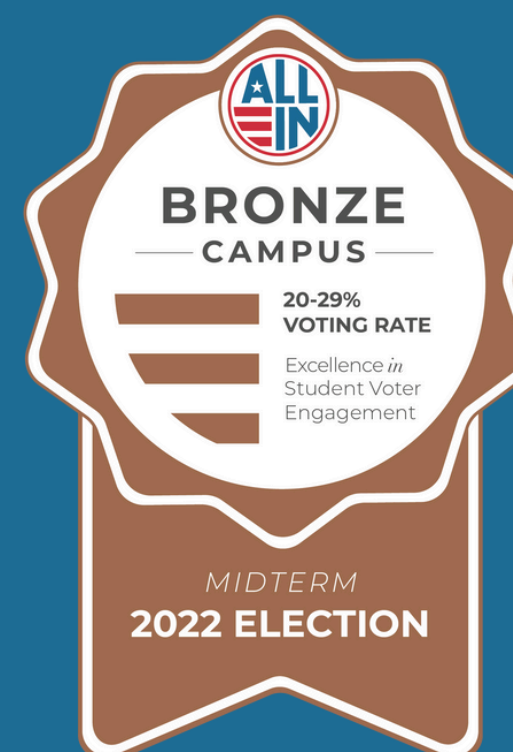

2022 Election

9 CAMPUSES EARNED 2020 SEALS

11 CAMPUSES SUBMITTED DEMOCRATIC ENGAGEMENT ACTION PLANS

Highest Voter Turnout: Bates College

Highest Voter Registration: Bates College

Bates College

Colby College
Bowdoin College

Amherst College
Hamilton College
Connecticut College
Tufts University
Williams College

Trinity College

Awards and seals are based on campus data from the National Study of Learning, Voting, and Engagement (NSLVE) a signature initiative of Tufts University.