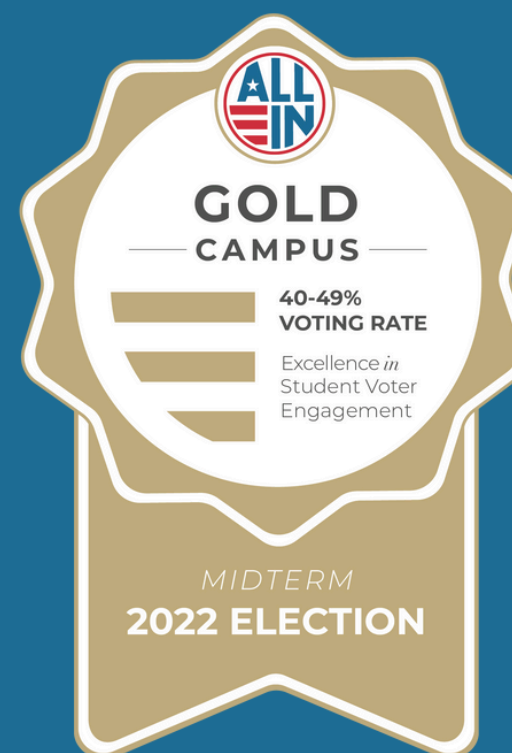

2022 Election

22 CAMPUSES EARNED 2022 SEALS

20 CAMPUSES SUBMITTED DEMOCRATIC ENGAGEMENT ACTION PLANS

4-year institutions

Highest Voter Turnout: University of Michigan-Flint
 Most Improved Voter Turnout: Saginaw Valley State University
 Highest Voter Registration: University of Michigan-Flint

2-year institutions

Highest Voter Turnout: Washtenaw Community College
 Most Improved Voter Turnout: Macomb Community College
 Highest Voter Registration: Delta College

Eastern Michigan University
 Oakland University
 University of Michigan-Flint
 University of Michigan-Dearborn
 Washtenaw Community College
 Wayne State University
 University of Michigan Ann Arbor