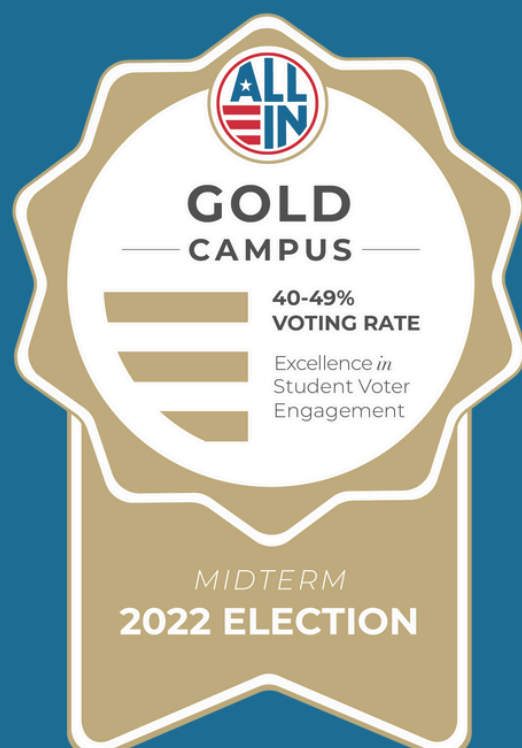

2022 Election

15 CAMPUSES EARNED 2022 SEALS

16 CAMPUSES SUBMITTED DEMOCRATIC ENGAGEMENT ACTION PLANS

4-year institutions

Highest Voter Turnout: University of Baltimore
Highest Voter Registration: University of Baltimore

2-year institutions

Highest Voter Turnout: Allegany College of Maryland
Highest Voter Registration: Allegany College of Maryland

University of Maryland, Baltimore
Hood College
University of Baltimore

Allegany College of Maryland
Frostburg State University
University of Maryland
University of Maryland, Baltimore County