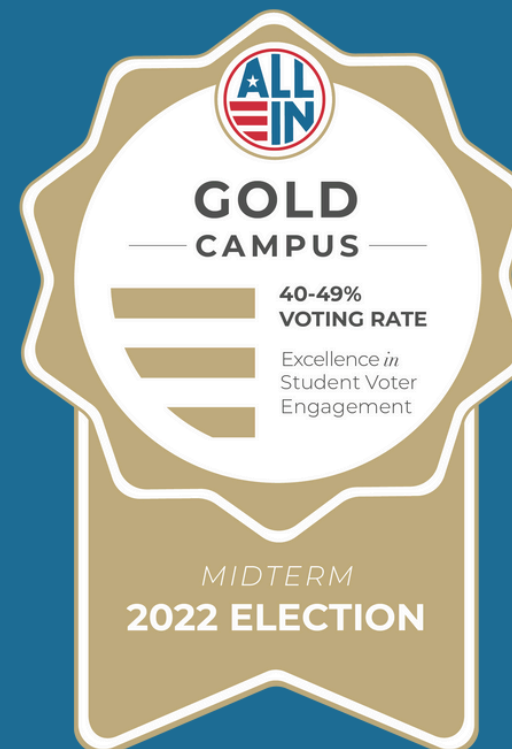

MAINE CAMPUS VOTING CHALLENGE

2022 Election

9 *CAMPUSES EARNED 2022 SEALS*

10 *CAMPUSES SUBMITTED DEMOCRATIC ENGAGEMENT ACTION PLANS*

4-year institutions

Highest Voter Turnout: Bates College
Highest Voter Registration: Bates College

2-year institutions

Highest Voter Turnout: Southern Maine Community College
Highest Voter Registration: Southern Maine Community College

Bates College
College of the Atlantic
University of Southern Maine