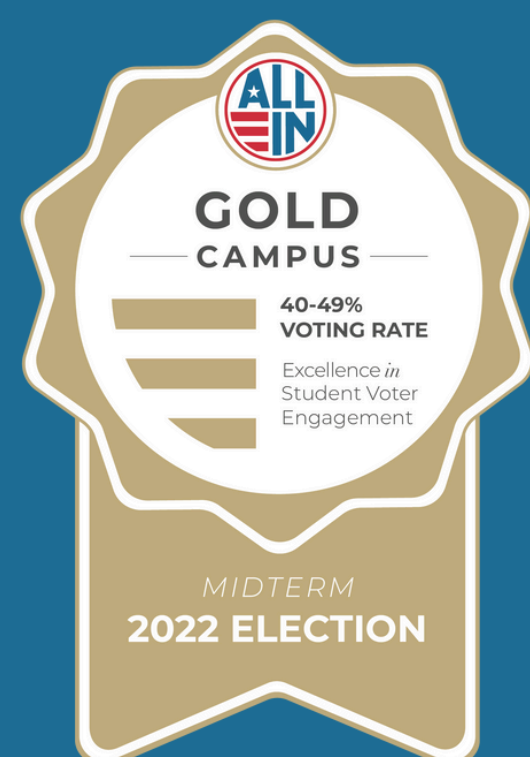

**College of Saint Benedict
Saint John's University
The College of Saint Scholastica**

Awards and seals are based on campus data from the National Study of Learning, Voting, and Engagement (NSLVE) a signature initiative of Tufts University.