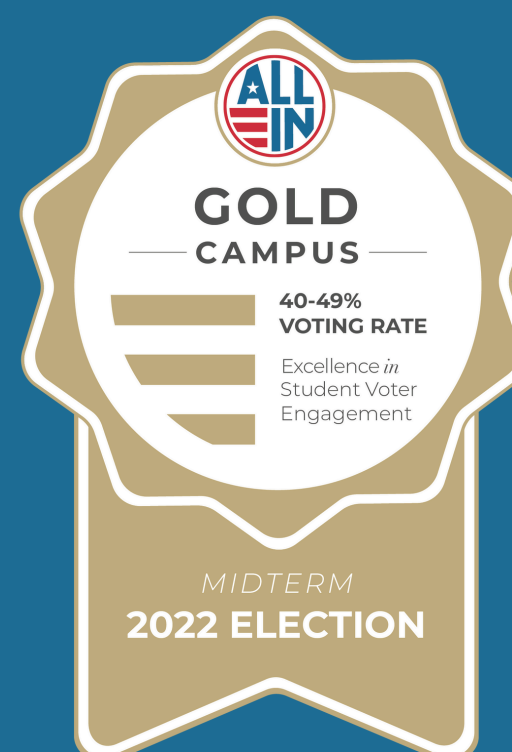

2022 Election

12 CAMPUSES EARNED 2022 SEALS

9 CAMPUSES SUBMITTED DEMOCRATIC ENGAGEMENT ACTION PLANS

Highest Voter Turnout: Eastern Michigan University

Most Improved Voter Turnout: Eastern Michigan University

Highest Voter Registration: Eastern Michigan University

Eastern Michigan University

**Central Michigan University
Western Michigan University**

**Kent State University
Bowling Green State University
Ohio University
Northern Illinois University
The University of Akron
University of Toledo**