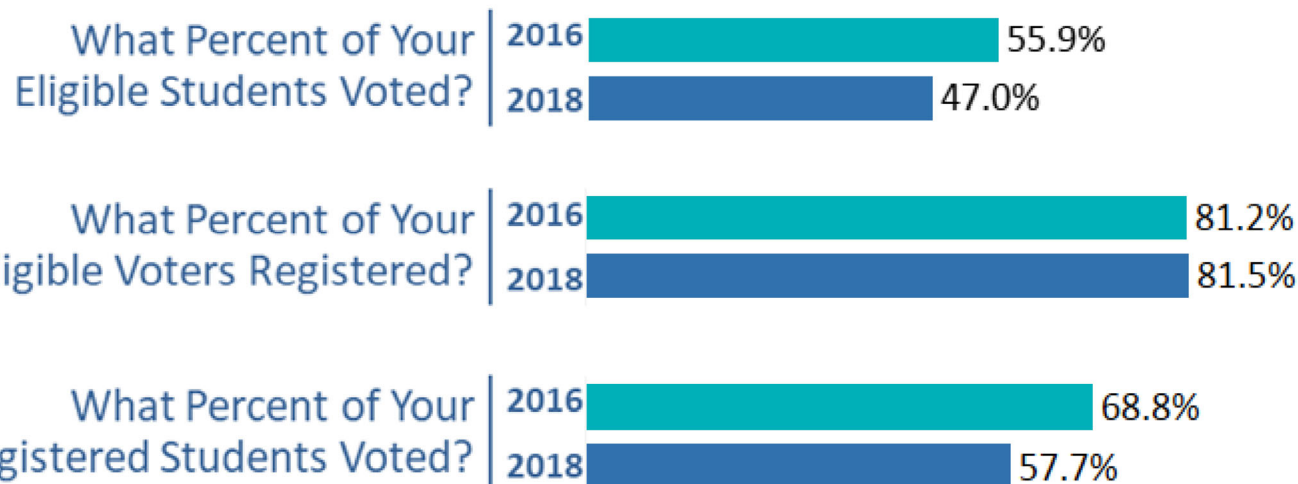

## NSLVE Campus Voting Data: At A Glance

*“For too long, higher education’s civic movement has been defined in ways that are apolitical. This is no longer an option. Now is the time to educate and act to eradicate systems of discrimination and injustice both in public life and within the academy.”*