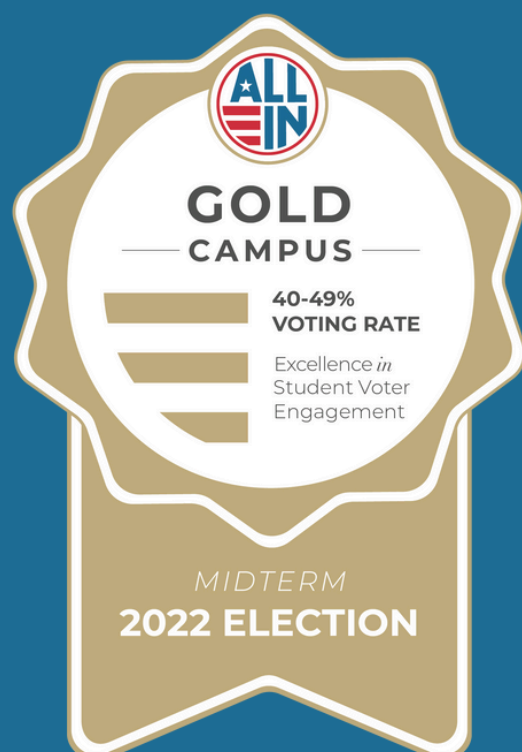

2022 Election

8 *CAMPUSES EARNED 2022 SEALS*

9 *CAMPUSES SUBMITTED DEMOCRATIC ENGAGEMENT ACTION PLANS*

4-year institutions

Highest Voter Turnout: Drake University
Highest Voter Registration: Simpson College

2-year institutions

Highest Voter Turnout: Des Moines Area Community College
Highest Voter Registration: Des Moines Area Community College

Drake University

Des Moines Area Community College
Kirkwood Community College
Grand View University
Iowa State University
Simpson College
University of Iowa