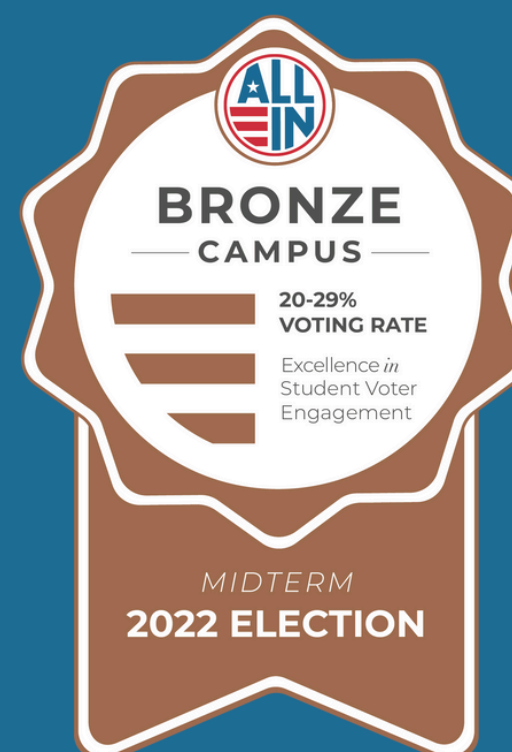

2022 Election

8 *CAMPUSES EARNED 2022 SEALS*

9 *CAMPUSES SUBMITTED DEMOCRATIC ENGAGEMENT ACTION PLANS*

4-year institutions

Highest Voter Turnout: Drake University
Highest Voter Registration: Simpson College

2-year institutions

Highest Voter Turnout: Des Moines Area Community College
Highest Voter Registration: Des Moines Area Community College

Drake University

Des Moines Area Community College
Kirkwood Community College
Grand View University
Iowa State University
Simpson College
University of Iowa

Coe College

Awards and seals are based on campus data from the National Study of Learning, Voting, and Engagement (NSLVE) a signature initiative of Tufts University. Awards are based on NSLVE reports submitted to ALL IN.