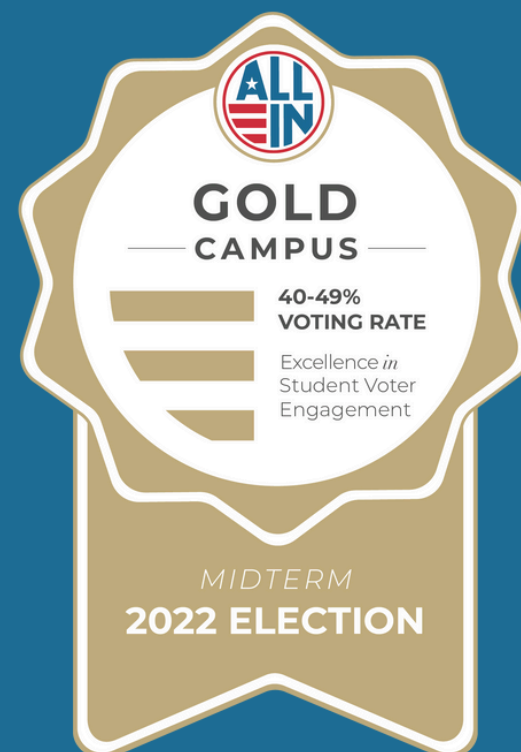

# 2022 Election

6 CAMPUSES EARNED 2022 SEALS

6 CAMPUSES SUBMITTED DEMOCRATIC ENGAGEMENT ACTION PLANS

Highest Voter Turnout: Dartmouth College

Highest Voter Registration: Dartmouth College

Dartmouth College  
University of Pennsylvania

Harvard University  
Princeton University  
Yale University

Cornell University

Awards and seals are based on campus data from the National Study of Learning, Voting, and Engagement (NSLVE) a signature initiative of Tufts University.