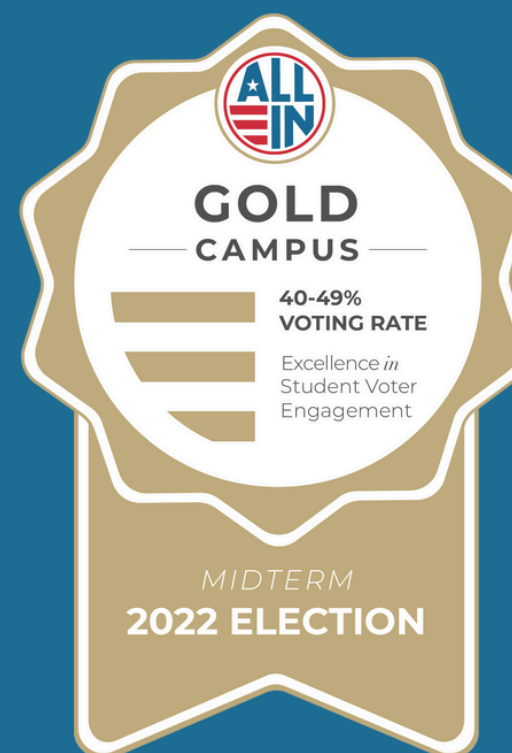

# 2022 Election

15 CAMPUSES EARNED 2022 SEALS

14 CAMPUSES SUBMITTED DEMOCRATIC ENGAGEMENT ACTION PLANS

Highest Voter Turnout: Agnes Scott College

Highest Voter Registration: Agnes Scott College

Agnes Scott College