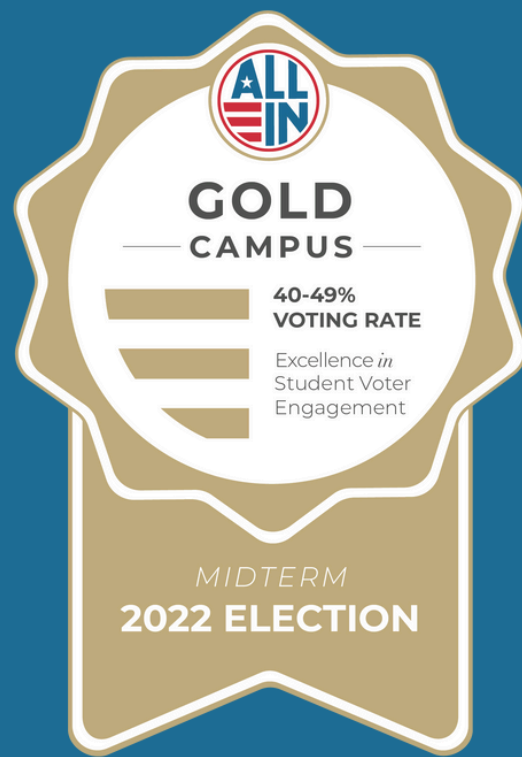

2022 Election

14 CAMPUSES EARNED 2022 SEALS

23 CAMPUSES SUBMITTED DEMOCRATIC ENGAGEMENT ACTION PLANS

4-year institutions

Highest Voter Turnout: New College of Florida
Highest Voter Registration: New College of Florida

2-year institutions

Highest Voter Turnout: Miami Dade College
Highest Voter Registration: Miami Dade College

New College of Florida