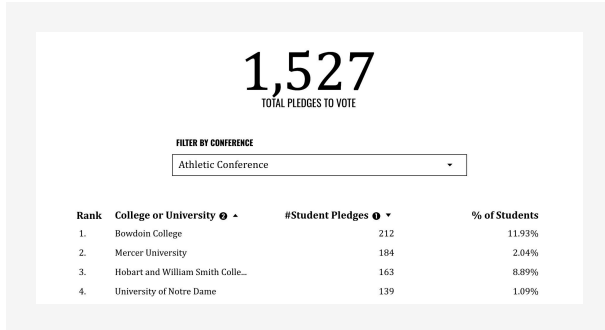

WHO SAID YOUR CIVIC DUTY HAD TO BE BORING?

Utilize ALL IN's ALLINtoVote.org resource a free nonpartisan one-stop shop for campuses and students to navigate the voting process.

Register to vote, pledge to vote, and make a plan at ALLINtoVote.org.

PLAN YOUR ELECTION DAY IN LESS THAN A MINUTE?

We've built a tool that will let you choose your voting preference and create a custom plan, along with links to everything you'll need to know to make informed decisions when you're filling out your ballot.

CLIMB THE CAMPUS LEADERBOARD

Pledging to vote helps your institution climb our ranking of the most-engaged campuses across the country. Who will claim the title?

VOTING TERMS MADE SIMPLE

What's early voting? Or voting by mail? We've written concise articles and explanations of tons of common voting terms tht trip up both first time and lifelong voters.