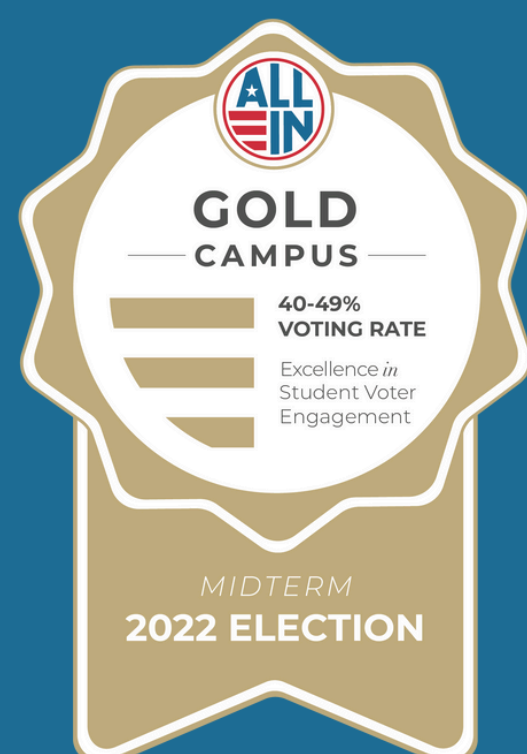

2022 Election

12 CAMPUSES EARNED 2022 SEALS

13 CAMPUSES SUBMITTED DEMOCRATIC ENGAGEMENT ACTION PLANS

Highest Voter Turnout: University of Pittsburgh

Most Improved Voter Turnout: Duke University

Highest Voter Registration: North Carolina State University