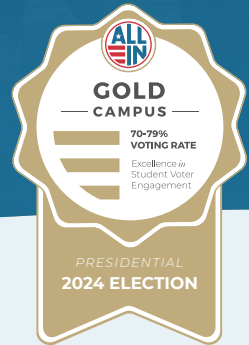

★ ALL IN

Campus Democracy Challenge

Empowering colleges and universities to achieve excellence in engaging students in our democracy.

WHAT IS ALL IN?

The ALL IN Campus Democracy Challenge is a national, nonpartisan initiative that supports and recognizes colleges and universities working to strengthen civic learning, voter participation, and ongoing engagement in our democracy. ALL IN encourages institutions to help students form the habits of active and informed citizenship, as well as institutionalize civic engagement activities and programs — making them a defining feature of campus life.