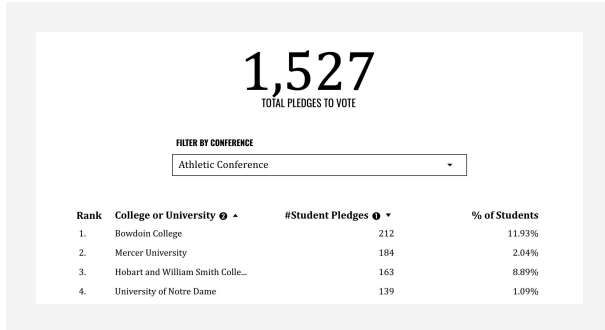

WHO SAID YOUR CIVIC DUTY HAD TO BE BORING?

Utilize ALL IN's ALLINtoVote.org resource a free nonpartisan one-stop shop for campuses and students to navigate the voting process.

Register to vote, pledge to vote, and make a plan at [ALLINtoVote.org](https://allintovote.org).

PLAN YOUR ELECTION DAY IN LESS THAN A MINUTE?

We've built a tool that will let you choose your voting preference and create a custom plan, along with links to everything you'll need to know to make informed decisions when you're filling out your ballot.

CLIMB THE CAMPUS LEADERBOARD

Pledging to vote helps your institution climb our ranking of the most-engaged campuses across the country. Who will claim the title?

VOTING TERMS MADE SIMPLE

What's early voting? Or voting by mail? We've written concise articles and explanations of tons of common voting terms tht trip up both first time and lifelong voters.