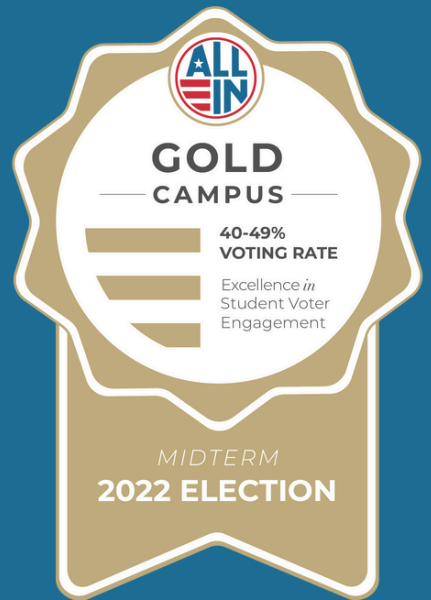

2022 Election

49 CAMPUSES EARNED 2022 SEALS

43 CAMPUSES SUBMITTED 2022 DEMOCRATIC ENGAGEMENT ACTION PLANS

Bryn Mawr College

Haverford College

Franklin & Marshall College
Community College of Allegheny County
Dickinson College
Butler County Community College
Carnegie Mellon University
Chatham University
Cedar Crest College
Montgomery County Community College
West Chester University of Pennsylvania