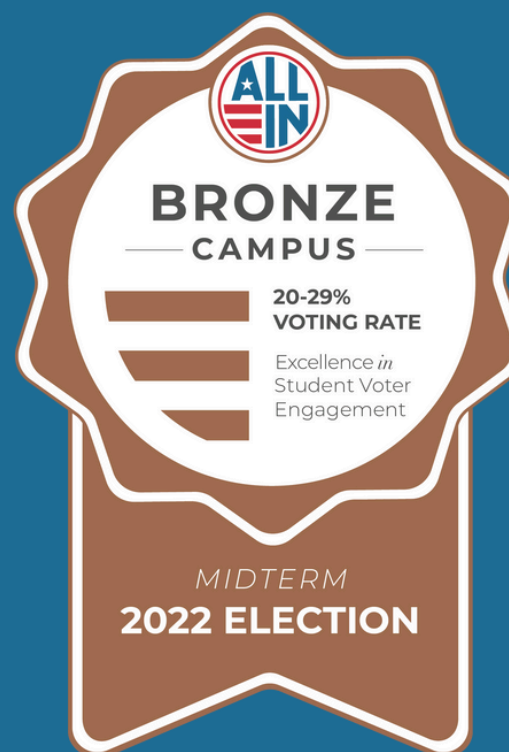

2022 Election

28 CAMPUSES EARNED 2022 SEALS

32 CAMPUSES SUBMITTED DEMOCRATIC ENGAGEMENT ACTION PLANS

University of Illinois at Springfield

College of DuPage
DePaul University
McKendree University
National Louis University
Lewis University
Heartland Community College
Eastern Illinois University
Illinois State University
University of Illinois Chicago
Northern Illinois University
University of Illinois at Urbana-Champaign
The Chicago School
Southern Illinois University Edwardsville