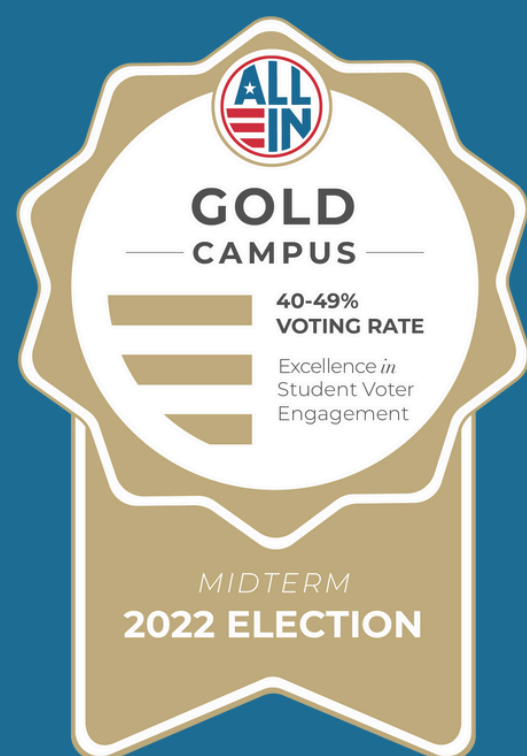

2022 Election

28 CAMPUSES EARNED 2022 SEALS

32 CAMPUSES SUBMITTED DEMOCRATIC ENGAGEMENT ACTION PLANS

University of Illinois at Springfield

College of DuPage
DePaul University
McKendree University
National Louis University
Lewis University
Heartland Community College
Eastern Illinois University
Illinois State University
University of Illinois Chicago
Northern Illinois University
University of Illinois at Urbana-Champaign
The Chicago School
Southern Illinois University Edwardsville