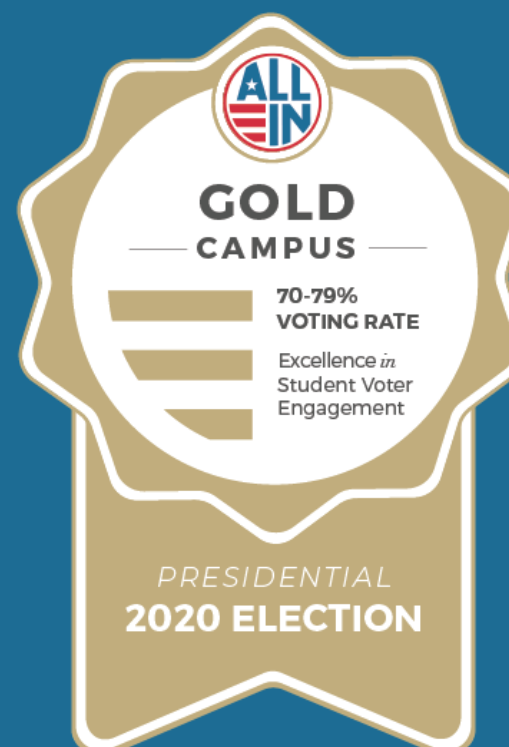

# 2020 Election

**2** *CAMPUSES EARNED 2020 SEALS*

**2** *CAMPUSES SUBMITTED DEMOCRATIC ENGAGEMENT ACTION PLANS*

Highest Voter Turnout: Georgetown University

Most Improved Voter Turnout: Georgetown University

Highest Voter Registration: Georgetown University

Best Democratic Engagement Action Plan: George Washington University

Georgetown University

George Washington University

Awards and seals are based on campus data from the National Study of Learning, Voting, and Engagement (NSLVE) a signature initiative of the Institute for Democracy & Higher Education at Tufts University. Awards are based on NSLVE reports submitted to ALL IN by November 1, 2021.