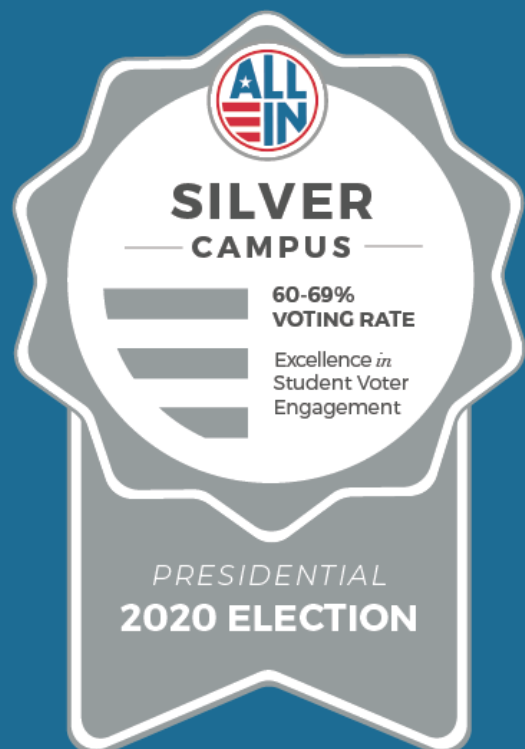

Roger Williams University