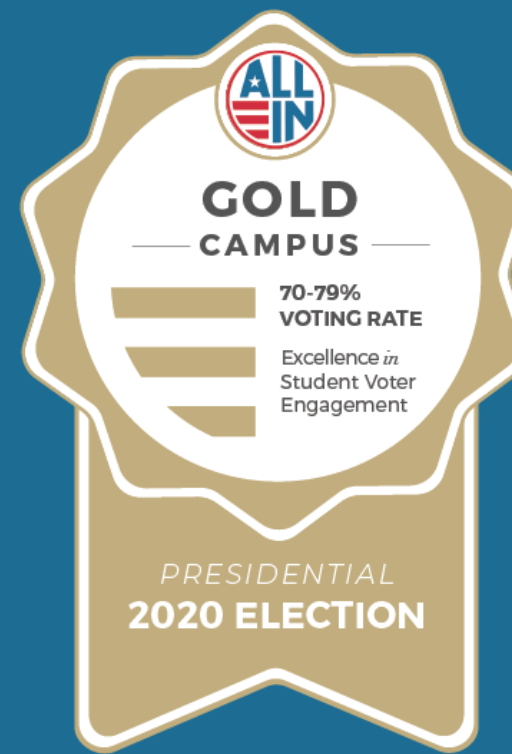

2020 Election

3 CAMPUSES EARNED 2020 SEALS

6 CAMPUSES SUBMITTED DEMOCRATIC ENGAGEMENT ACTION PLANS

4-year institutions

Highest Voter Turnout: University of Rhode Island
 Most Improved Voter Turnout: University of Rhode Island
 Highest Voter Registration: University of Rhode Island
 Best Democratic Engagement Action Plan: Brown University

2-year institutions

Highest Voter Turnout: Community College of Rhode Island
 Most Improved Voter Turnout: Community College of Rhode Island
 Highest Voter Registration: Community College of Rhode Island
 Best Democratic Engagement Action Plan: Community College of Rhode Island