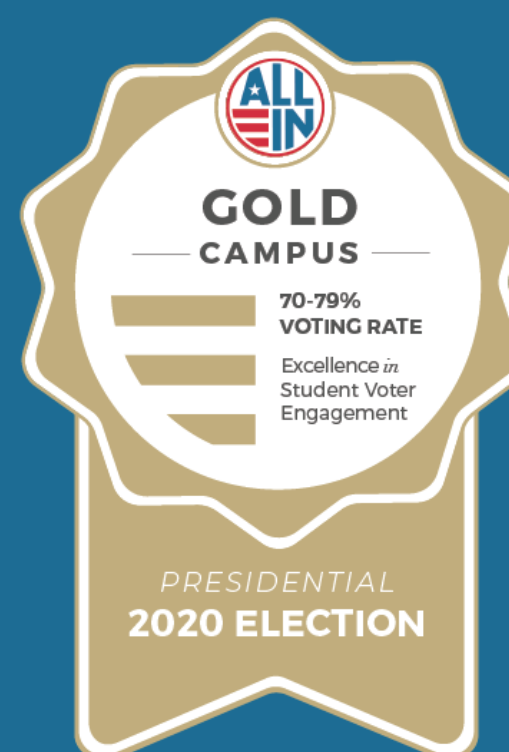

2020 Election

19 CAMPUSES EARNED 2020 SEALS
19 CAMPUSES SUBMITTED DEMOCRATIC ENGAGEMENT ACTION PLANS

Highest Voter Turnout: Meredith College

Most Improved Voter Turnout: Wake Forest University

Highest Voter Registration: Appalachian State University

Best Democratic Engagement Action Plan, 4-year: University of North Carolina at Asheville & East Carolina University

Best Democratic Engagement Action Plan, 2-year: Davidson-Davie Community College

Meredith College
North Carolina State University
University of North Carolina at Asheville
University of North Carolina at Chapel Hill