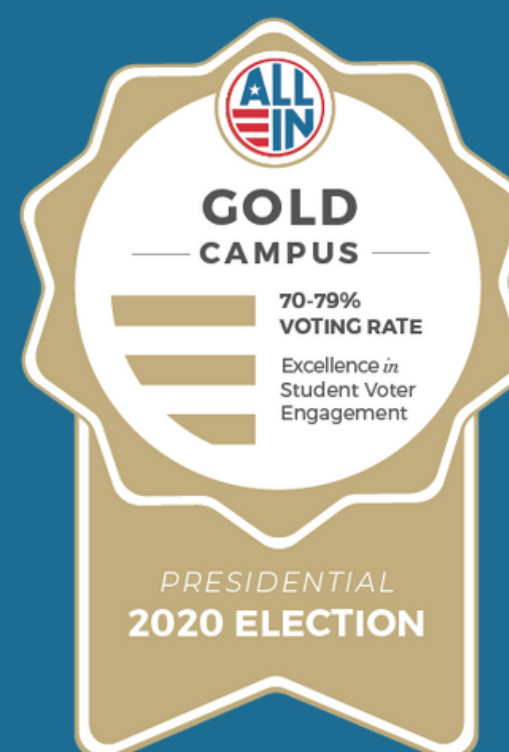

**Bard College
Colgate College
Marist College
Nazareth College
Skidmore College
St. Lawrence University
State University of New York at New
Paltz
Vassar College**