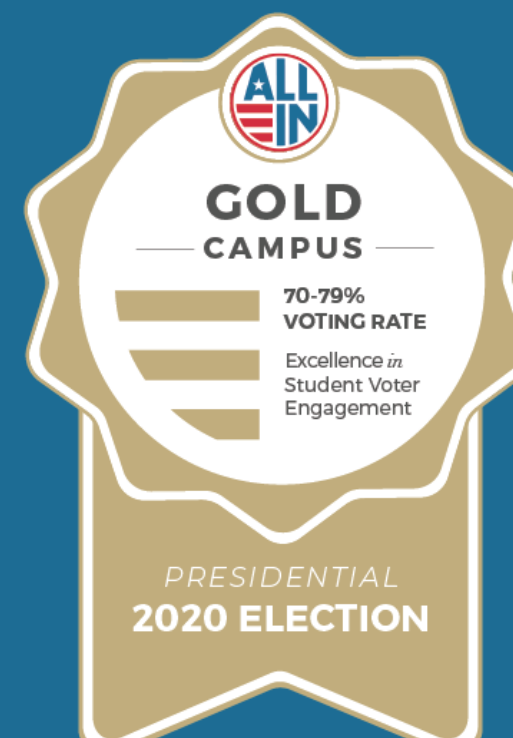

**Bard College
Marist College
Nazareth College
Skidmore College
St. Lawrence University
State University of New York at New
Paltz**