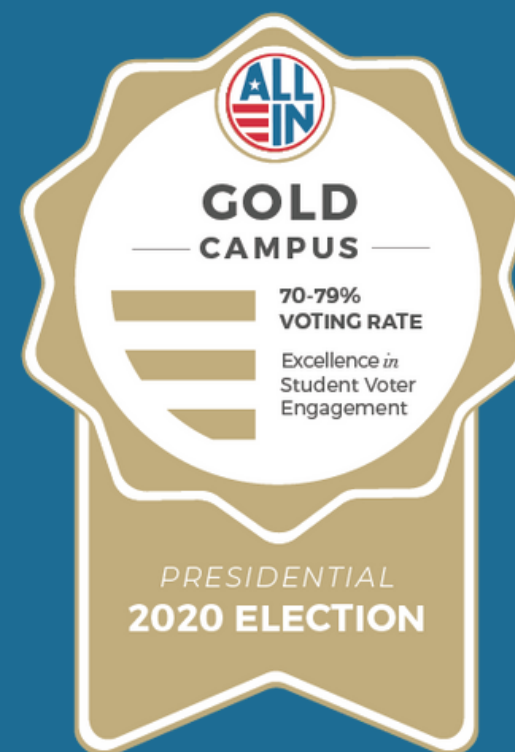

MAINE CAMPUS VOTING CHALLENGE

2020 Election

8 *CAMPUSES EARNED 2020 SEALS*

6 *CAMPUSES SUBMITTED DEMOCRATIC ENGAGEMENT ACTION PLANS*

Highest Voter Turnout: Bowdoin College

Most Improved Voter Turnout: College of the Atlantic

Highest Voter Registration: Bowdoin College

Best Democratic Engagement Action Plan: Colby College

Bates College
Bowdoin College
Colby College
College of the Atlantic

University of Maine
University of Southern Maine

Husson University
Kennebec Valley Community College

Awards and seals are based on campus data from the National Study of Learning, Voting, and Engagement (NSLVE) a signature initiative of the Institute for Democracy & Higher Education at Tufts University. Awards are based on NSLVE reports submitted to ALL IN by November 1, 2021.