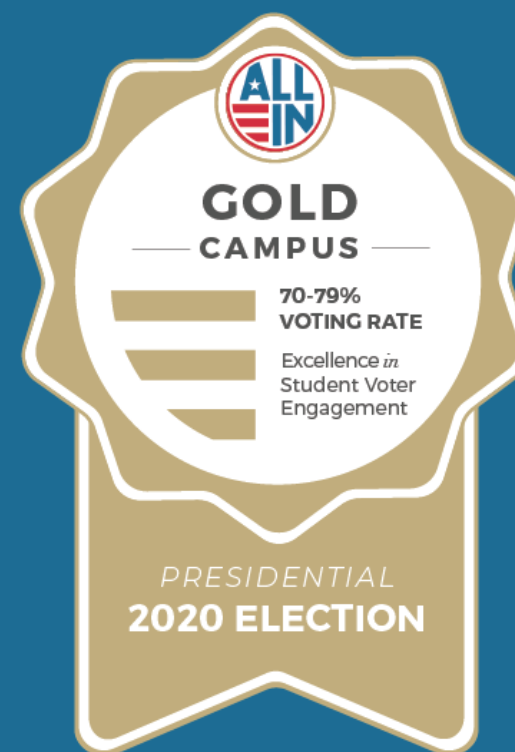

MAINE CAMPUS VOTING CHALLENGE

2020 Election

8 *CAMPUSES EARNED 2020 SEALS*

6 *CAMPUSES SUBMITTED DEMOCRATIC ENGAGEMENT ACTION PLANS*

Highest Voter Turnout: Bowdoin College

Most Improved Voter Turnout: College of the Atlantic

Highest Voter Registration: Bowdoin College

Best Democratic Engagement Action Plan: Colby College

Bates College
Bowdoin College
Colby College
College of the Atlantic

University of Maine
University of Southern Maine

Husson University
Kennebec Valley Community College

Awards and seals are based on campus data from the National Study of Learning, Voting, and Engagement (NSLVE) a signature initiative of the Institute for Democracy & Higher Education at Tufts University. Awards are based on NSLVE reports submitted to ALL IN by November 1, 2021.