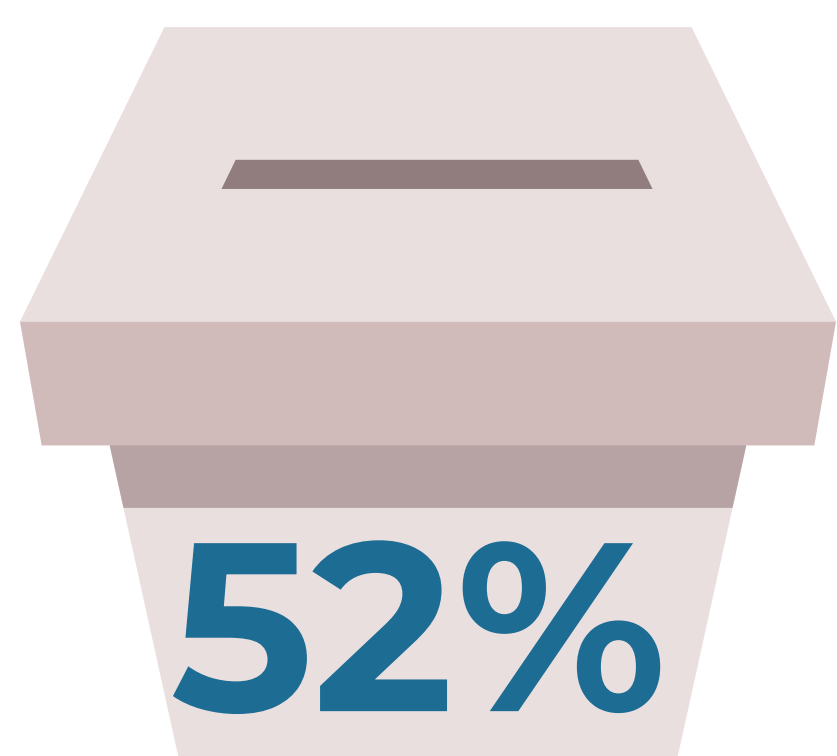

Average voting rate among ALL IN Wisconsin campuses in 2018

44%
of Wisconsin students are at a campus in the Challenge