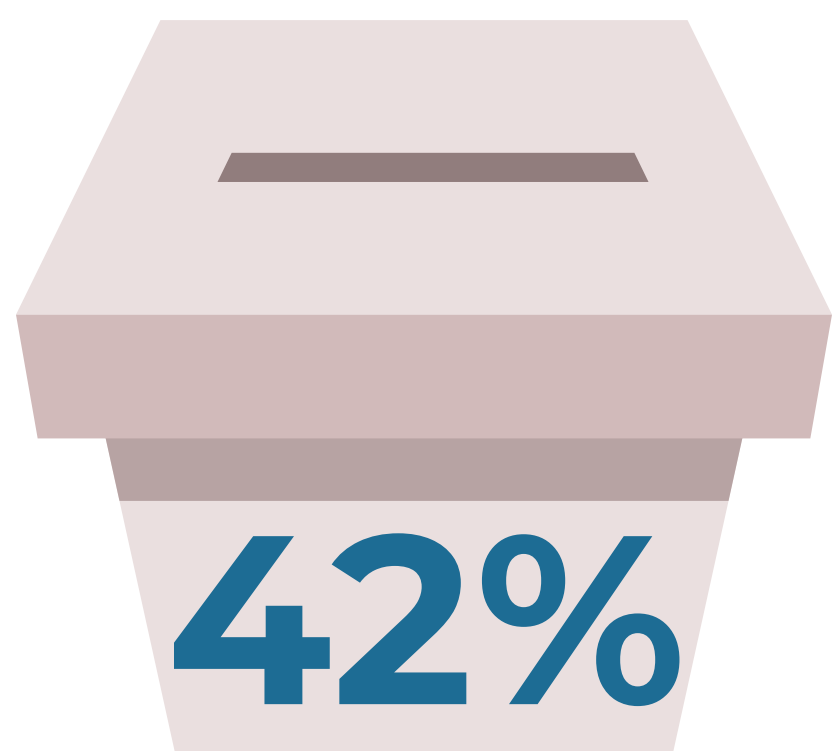

42%
Average voting
rate among
ALL IN
Virginia
campuses in 2018

39%
of Virginia students are at a
campus in the Challenge

219,422
of 561,857
Virginia
students