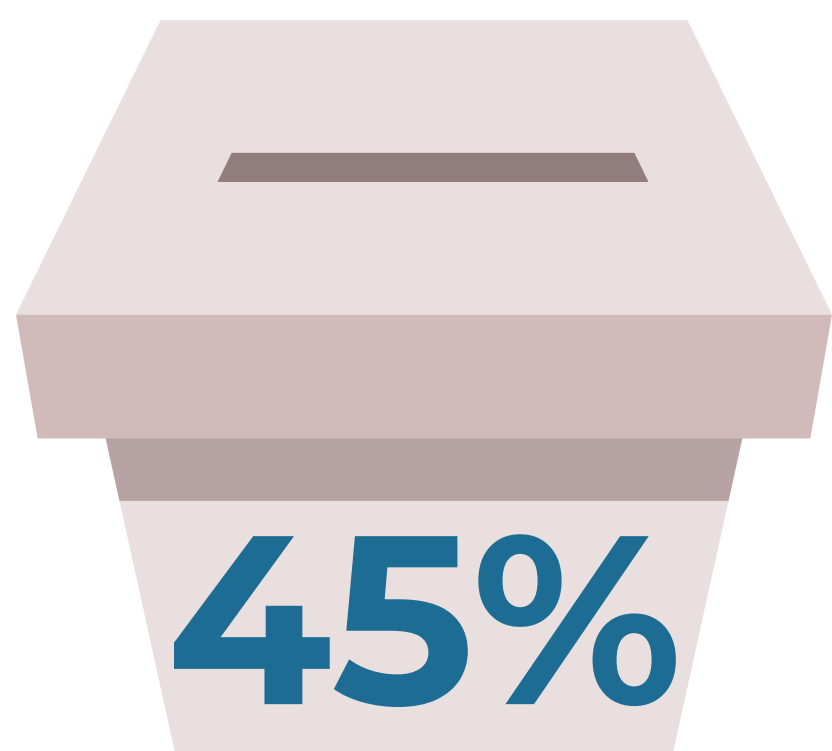

Average voting rate among ALL IN Rhode Island campuses in 2018

82%

of Rhode Island students are at a campus in the Challenge