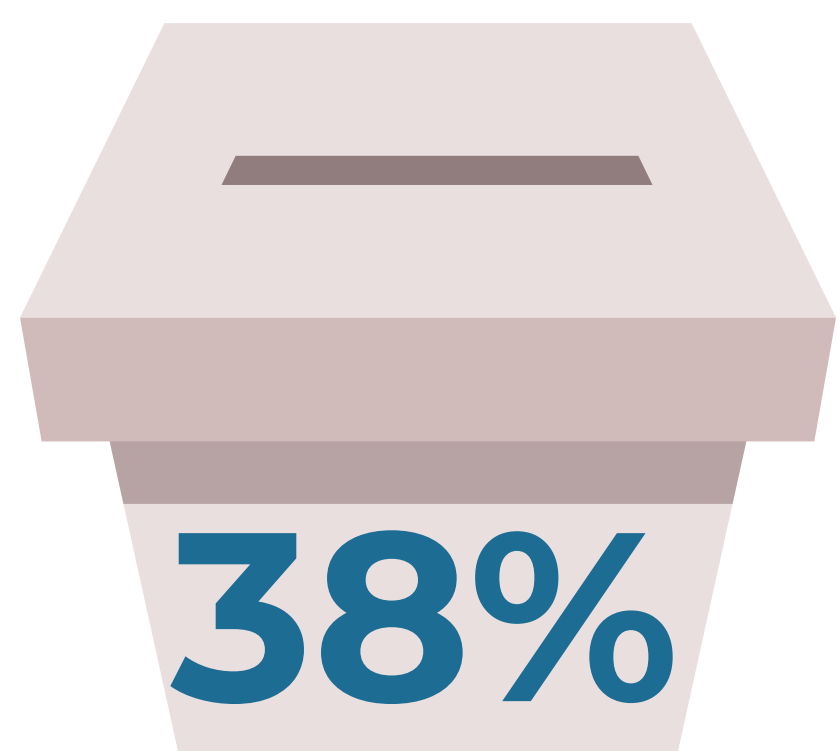

38%
Average voting rate
among
ALL IN
Pennsylvania
campuses in 2018

66%
of Pennsylvania students are at a
campus in the Challenge