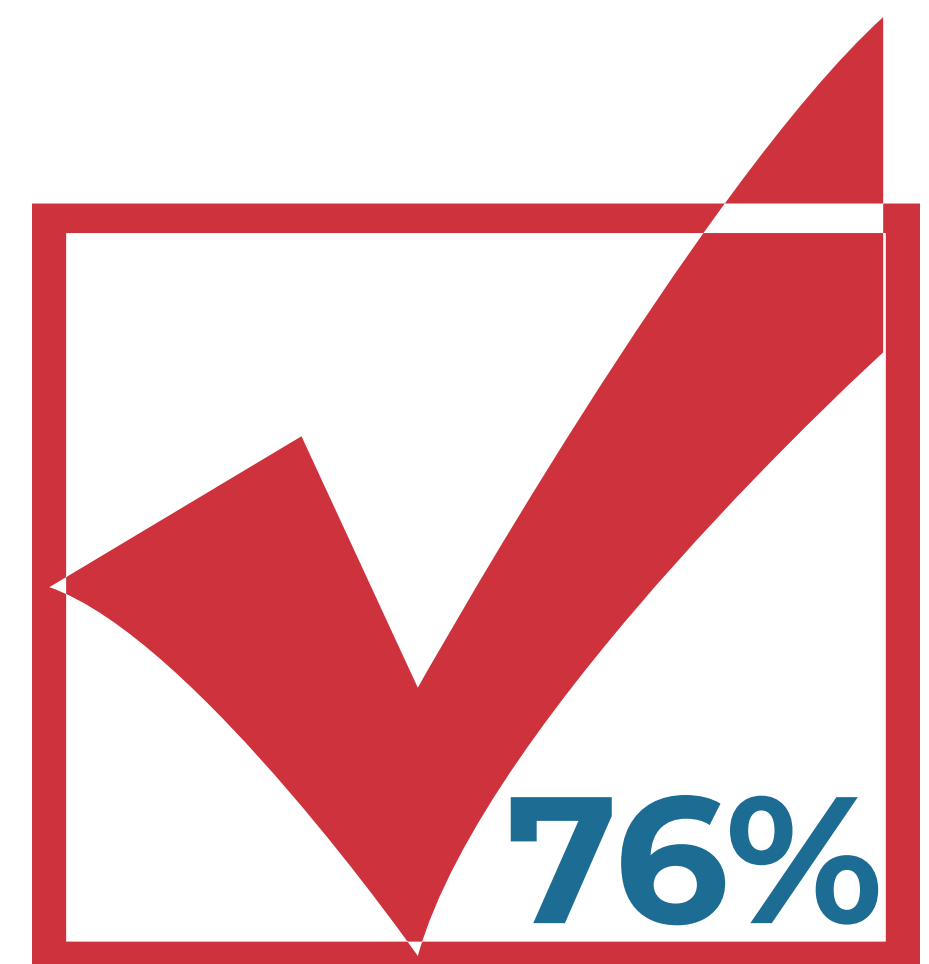

76%
of ALL IN campuses in
Pennsylvania have
authorized NSLVE

22%

Average 2018
campus voter
turnout
increase at
ALL IN
Pennsylvania
campuses