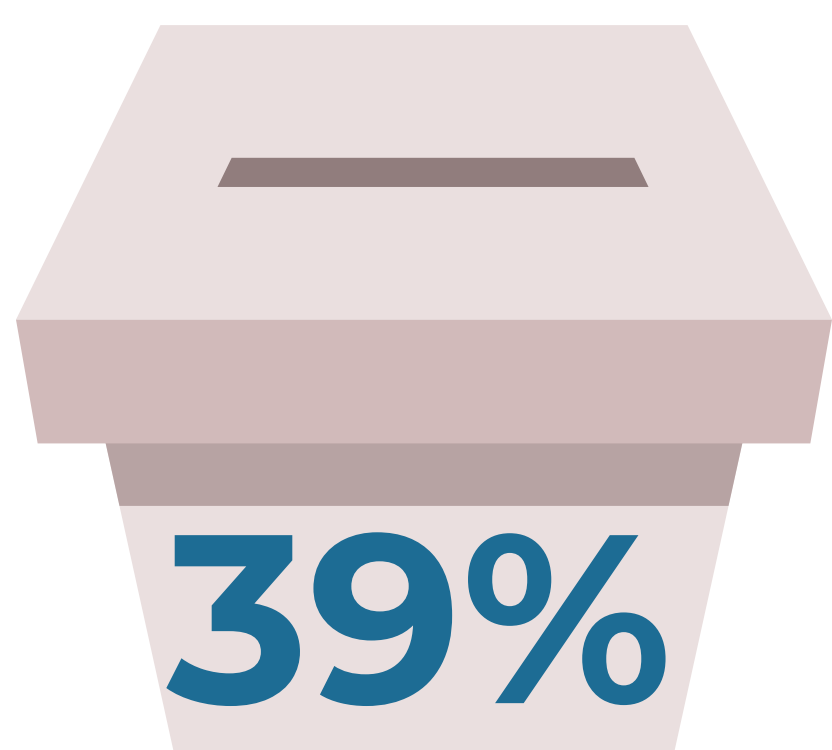

Average voting rate among ALL IN Michigan campuses in 2018

76%

of Michigan students are at a campus in the Challenge