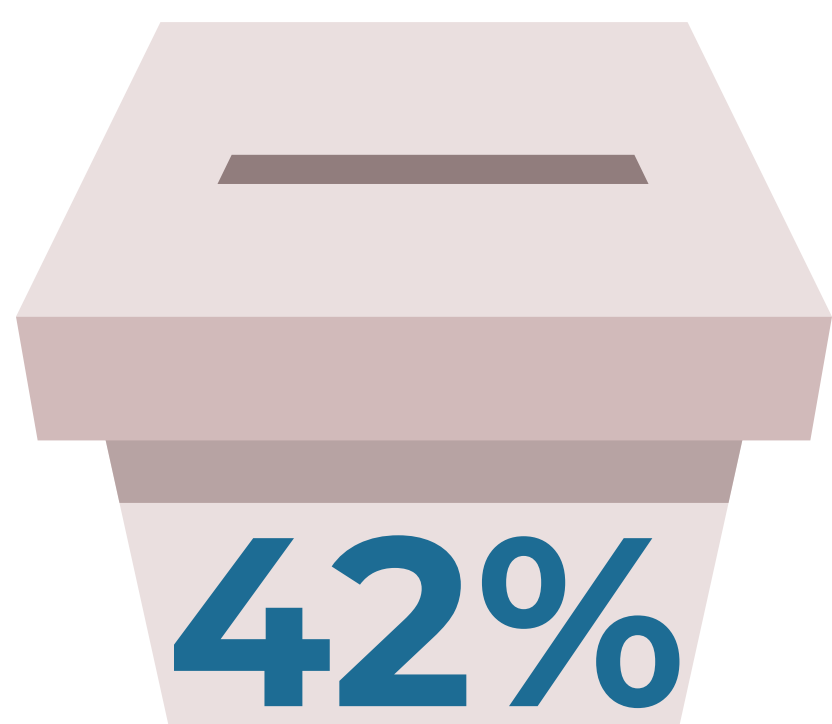

42%
Average voting rate among ALL IN Iowa campuses in 2018

66%
of Iowa students are at a campus in the Challenge